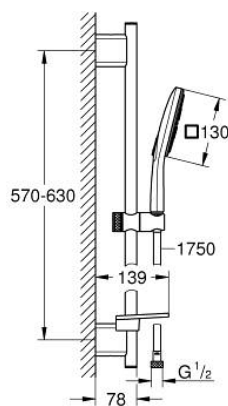

26 583 000 RAINSHOWER SMARTACTIVE 130 CUBE SHOWER RAIL SET 3 SPRAYS

PRODUCT DESCRIPTION

- Colour: chrome
- consisting of:
 - Rainshower SmartActive 130 Cube hand shower 3 sprays (26 550)
 - maximum flow rate (at 3 bar): 12 l/min
 - shower rail 600 mm
 - with wall holders made of metal
 - shower hose Silverflex 1750 mm 1/2" x 1/2" (28 388)
 - GROHE EasyReach tray
 - GROHE DreamSpray - perfect spray pattern
 - GROHE LongLife finish
 - GROHE FastFixation Plus adjustable distance between brackets for adaption to existing drilling holes
 - GROHE TileFix adjustable depth on upper and lower bracket
 - GROHE SpeedClean - effortless limescale removal
 - Inner WaterGuide - inner insulation for surface protection
 - TwistStop - to prevent hose from twisting
 - suitable for instantaneous heater

26 583 000 RAINSHOWER SMARTACTIVE 130 CUBE SHOWER RAIL SET 3 SPRAYS

SPARE PARTS, marec 2018 – now

- 1: Shower rail holder (Spare part-nr. 48425000)
- 2: Glide element (Spare part-nr. 48424000)
- 3: Soap dish (Spare part-nr. 48426000)
- 4: Dirt strainer (Spare part-nr. 0700200M)