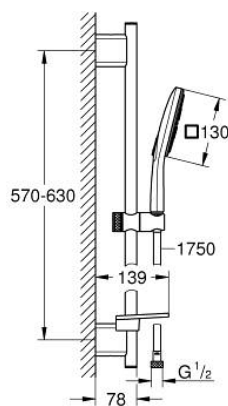

26 584 000 RAINSHOWER SMARTACTIVE 130 CUBE SHOWER RAIL SET 3 SPRAYS

PRODUCT DESCRIPTION

- Colour: chrome
- consisting of:
 - hand shower Rainshower SmartActive 130 Cube (26 582)
 - maximum flow rate (at 3 bar): 8.5 l/min
 - shower rail 600 mm
 - with wall holders made of metal
 - shower hose Silverflex 1750 mm 1/2" x 1/2" (28 388)
 - GROHE EasyReach tray
 - GROHE EcoJoy - Less water, perfect flow
 - GROHE DreamSpray - perfect spray pattern
 - GROHE LongLife finish
 - GROHE FastFixation Plus adjustable distance between brackets for adaption to existing drilling holes
 - GROHE TileFix adjustable depth on upper and lower bracket
 - GROHE SpeedClean - effortless limescale removal
 - Inner WaterGuide - inner insulation for surface protection
 - TwistStop - to prevent hose from twisting
 - suitable for instantaneous heater

26 584 000 RAINSHOWER SMARTACTIVE 130 CUBE SHOWER RAIL SET 3 SPRAYS

SPARE PARTS, marec 2018 – now

- 1: Shower rail holder (Spare part-nr. 48425000)
- 2: Glide element (Spare part-nr. 48424000)
- 3: Soap dish (Spare part-nr. 48426000)
- 4: Dirt strainer (Spare part-nr. 0700200M)