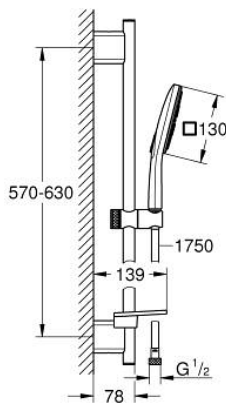

26 584 LS0 RAINSHOWER SMARTACTIVE 130 CUBE SHOWER RAIL SET 3 SPRAYS

PRODUCT DESCRIPTION

- Colour: moon white
- consisting of:
 - hand shower Rainshower SmartActive 130 Cube (26 582)
 - maximum flow rate (at 3 bar): 8.5 l/min
 - spray plate moon white
 - shower rail 600 mm
 - with wall holders made of metal
 - shower hose Silverflex 1750 mm 1/2" x 1/2" (28 388)
 - GROHE EasyReach tray
 - GROHE EcoJoy - Less water, perfect flow
 - GROHE DreamSpray - perfect spray pattern
 - GROHE LongLife finish
 - GROHE FastFixation Plus adjustable distance between brackets for adaption to existing drilling holes
 - GROHE TileFix adjustable depth on upper and lower bracket
 - GROHE SpeedClean - effortless limescale removal
 - Inner WaterGuide - inner insulation for surface protection
 - TwistStop - to prevent hose from twisting
 - suitable for instantaneous heater

26 584 LS0 RAINSHOWER SMARTACTIVE 130 CUBE SHOWER RAIL SET 3 SPRAYS

SPARE PARTS, marec 2018 – now

- 1: Shower rail holder (Spare part-nr. 48425000)
- 2: Glide element (Spare part-nr. 48424000)
- 3: Soap dish (Spare part-nr. 48426000)
- 4: Dirt strainer (Spare part-nr. 0700200M)