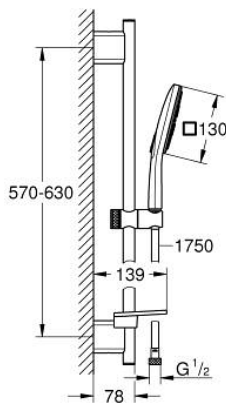

26 585 000 RAINSHOWER SMARTACTIVE 130 CUBE SHOWER RAIL SET 3 SPRAYS

PRODUCT DESCRIPTION

- Colour: chrome
- consisting of:
 - hand shower Rainshower SmartActive 130 Cube (26 552)
 - maximum flow rate (at 3 bar): 5.5 l/min
 - shower rail 600 mm
 - with wall holders made of metal
- Rotaflex Metal Long-Life TwistStop shower hose 1750 mm (28 025)
- GROHE EasyReach tray
- GROHE EcoJoy - Less water, perfect flow
- GROHE DreamSpray - perfect spray pattern
- GROHE LongLife finish
- GROHE FastFixation Plus adjustable distance between brackets for adaption to existing drilling holes
- GROHE TileFix adjustable depth on upper and lower bracket
- GROHE SpeedClean - effortless limescale removal
- Inner WaterGuide - inner insulation for surface protection
- TwistStop - to prevent hose from twisting
- suitable for instantaneous heater

26 585 000 RAINSHOWER SMARTACTIVE 130 CUBE SHOWER RAIL SET 3 SPRAYS

SPARE PARTS, marec 2018 – now

- 1: Shower rail holder (Spare part-nr. 48425000)
- 2: Glide element (Spare part-nr. 48424000)
- 3: Soap dish (Spare part-nr. 48426000)
- 4: Dirt strainer (Spare part-nr. 0700200M)