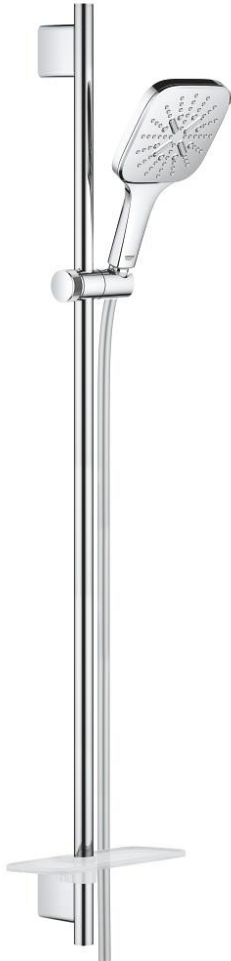

26 586 000 RAINSHOWER SMARTACTIVE 130 CUBE SHOWER RAIL SET 3 SPRAYS

PRODUCT DESCRIPTION

- Colour: chrome
- consisting of:
 - Rainshower SmartActive 130 Cube hand shower 3 sprays (26 550)
 - maximum flow rate (at 3 bar): 12 l/min
 - shower rail 900 mm
 - with wall holders made of metal
 - shower hose Silverflex 1750 mm 1/2" x 1/2" (28 388)
 - GROHE EasyReach tray
 - GROHE DreamSpray - perfect spray pattern
 - GROHE LongLife finish
 - GROHE FastFixation Plus adjustable distance between brackets for adaption to existing drilling holes
 - GROHE TileFix adjustable depth on upper and lower bracket
 - GROHE SpeedClean - effortless limescale removal
 - Inner WaterGuide - inner insulation for surface protection
 - TwistStop - to prevent hose from twisting
 - suitable for instantaneous heater

26 586 000 RAINSHOWER SMARTACTIVE 130 CUBE SHOWER RAIL SET 3 SPRAYS

SPARE PARTS, marec 2018 – now

- 1: Shower rail holder (Spare part-nr. 48425000)
- 2: Glide element (Spare part-nr. 48424000)
- 3: Soap dish (Spare part-nr. 48426000)
- 4: Dirt strainer (Spare part-nr. 0700200M)