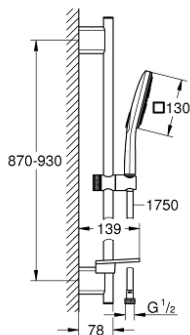

26 586 000 RAINSHOWER SMARTACTIVE 130 CUBE SHOWER RAIL SET 3 SPRAYS

PRODUCT DESCRIPTION

- Colour: chrome
- consisting of:
 - Rainshower SmartActive 130 Cube hand shower 3 sprays (26 550)
 - maximum flow rate (at 3 bar): 12 l/min
 - shower rail 900 mm
 - with wall holders made of metal
 - shower hose Silverflex 1750 mm 1/2" x 1/2" (28 388)
 - GROHE EasyReach tray
 - GROHE DreamSpray - perfect spray pattern
 - GROHE LongLife finish
 - GROHE FastFixation Plus adjustable distance between brackets for adaption to existing drilling holes
 - GROHE TileFix adjustable depth on upper and lower bracket
 - GROHE SpeedClean - effortless limescale removal
 - Inner WaterGuide - inner insulation for surface protection
 - TwistStop - to prevent hose from twisting
 - suitable for instantaneous heater

26 586 000 RAINSHOWER SMARTACTIVE 130 CUBE SHOWER RAIL SET 3 SPRAYS

SPARE PARTS, marec 2018 – now

- 1: Shower rail holder (Spare part-nr. 48425000)
- 2: Glide element (Spare part-nr. 48424000)
- 3: Soap dish (Spare part-nr. 48426000)
- 4: Dirt strainer (Spare part-nr. 0700200M)