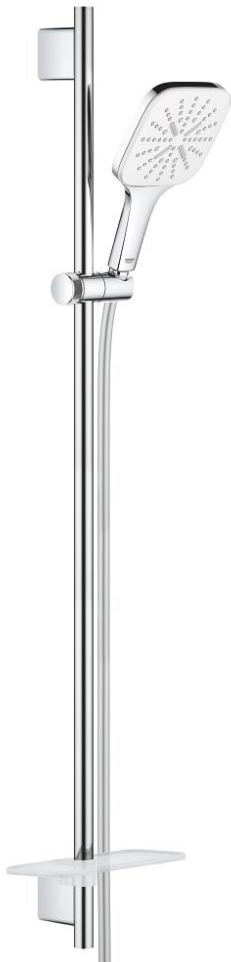

## 26 586 LS0 RAINSHOWER SMARTACTIVE 130 CUBE SHOWER RAIL SET 3 SPRAYS

### PRODUCT DESCRIPTION

- Colour: moon white
- consisting of:
  - Rainshower SmartActive 130 Cube hand shower 3 sprays (26 550)
  - maximum flow rate (at 3 bar): 12 l/min
  - spray plate moon white
  - shower rail 900 mm
  - with wall holders made of metal
  - shower hose Silverflex 1750 mm 1/2" x 1/2" (28 388)
  - GROHE EasyReach tray
  - GROHE DreamSpray - perfect spray pattern
  - GROHE LongLife finish
  - GROHE FastFixation Plus adjustable distance between brackets for adaption to existing drilling holes
  - GROHE TileFix adjustable depth on upper and lower bracket
  - GROHE SpeedClean - effortless limescale removal
  - Inner WaterGuide - inner insulation for surface protection
  - TwistStop - to prevent hose from twisting
  - suitable for instantaneous heater

### SPARE PARTS, marec 2018 – now

- 1: Shower rail holder (Spare part-nr. 48425000)
- 2: Glide element (Spare part-nr. 48424000)
- 3: Soap dish (Spare part-nr. 48426000)
- 4: Dirt strainer (Spare part-nr. 0700200M)