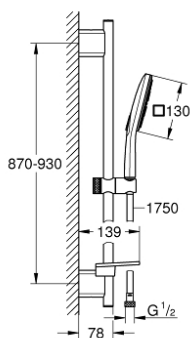

## 26 586 LS0 RAINSHOWER SMARTACTIVE 130 CUBE SHOWER RAIL SET 3 SPRAYS

### PRODUCT DESCRIPTION

- Colour: moon white
- consisting of:
  - Rainshower SmartActive 130 Cube hand shower 3 sprays (26 550)
  - maximum flow rate (at 3 bar): 12 l/min
  - spray plate moon white
  - shower rail 900 mm
  - with wall holders made of metal
  - shower hose Silverflex 1750 mm 1/2" x 1/2" (28 388)
  - GROHE EasyReach tray
  - GROHE DreamSpray - perfect spray pattern
  - GROHE LongLife finish
  - GROHE FastFixation Plus adjustable distance between brackets for adaption to existing drilling holes
  - GROHE TileFix adjustable depth on upper and lower bracket
  - GROHE SpeedClean - effortless limescale removal
  - Inner WaterGuide - inner insulation for surface protection
  - TwistStop - to prevent hose from twisting
  - suitable for instantaneous heater

### SPARE PARTS, marec 2018 – now

- 1: Shower rail holder (Spare part-nr. 48425000)
- 2: Glide element (Spare part-nr. 48424000)
- 3: Soap dish (Spare part-nr. 48426000)
- 4: Dirt strainer (Spare part-nr. 0700200M)