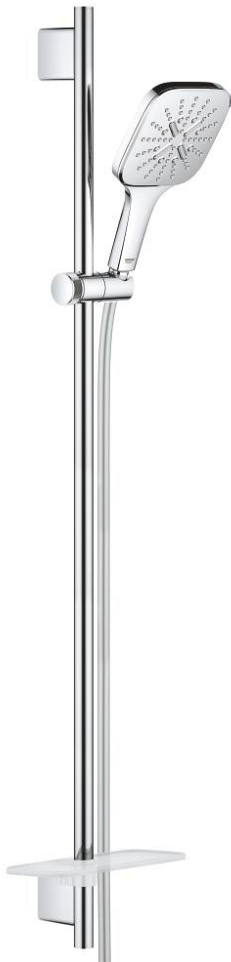

26 587 000 RAINSHOWER SMARTACTIVE 130 CUBE SHOWER RAIL SET 3 SPRAYS

PRODUCT DESCRIPTION

- Colour: chrome
- consisting of:
 - hand shower Rainshower SmartActive 130 Cube (26 582)
 - maximum flow rate (at 3 bar): 8.5 l/min
 - shower rail 900 mm
 - with wall holders made of metal
 - shower hose Silverflex 1750 mm 1/2" x 1/2" (28 388)
 - GROHE EasyReach tray
 - GROHE EcoJoy - Less water, perfect flow
 - GROHE DreamSpray - perfect spray pattern
 - GROHE LongLife finish
 - GROHE FastFixation Plus adjustable distance between brackets for adaption to existing drilling holes
 - GROHE TileFix adjustable depth on upper and lower bracket
 - GROHE SpeedClean - effortless limescale removal
 - Inner WaterGuide - inner insulation for surface protection
 - TwistStop - to prevent hose from twisting
 - suitable for instantaneous heater

26 587 000 RAINSHOWER SMARTACTIVE 130 CUBE SHOWER RAIL SET 3 SPRAYS

SPARE PARTS, marec 2018 – now

- 1: Shower rail holder (Spare part-nr. 48425000)
- 2: Glide element (Spare part-nr. 48424000)
- 3: Soap dish (Spare part-nr. 48426000)
- 4: Dirt strainer (Spare part-nr. 0700200M)