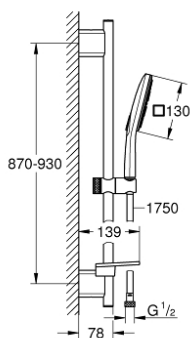

26 587 000 RAINSHOWER SMARTACTIVE 130 CUBE SHOWER RAIL SET 3 SPRAYS

PRODUCT DESCRIPTION

- Colour: chrome
- consisting of:
 - hand shower Rainshower SmartActive 130 Cube (26 582)
 - maximum flow rate (at 3 bar): 8.5 l/min
 - shower rail 900 mm
 - with wall holders made of metal
 - shower hose Silverflex 1750 mm 1/2" x 1/2" (28 388)
 - GROHE EasyReach tray
 - GROHE EcoJoy - Less water, perfect flow
 - GROHE DreamSpray - perfect spray pattern
 - GROHE LongLife finish
 - GROHE FastFixation Plus adjustable distance between brackets for adaption to existing drilling holes
 - GROHE TileFix adjustable depth on upper and lower bracket
 - GROHE SpeedClean - effortless limescale removal
 - Inner WaterGuide - inner insulation for surface protection
 - TwistStop - to prevent hose from twisting
 - suitable for instantaneous heater

26 587 000 RAINSHOWER SMARTACTIVE 130 CUBE SHOWER RAIL SET 3 SPRAYS

SPARE PARTS, marec 2018 – now

- 1: Shower rail holder (Spare part-nr. 48425000)
- 2: Glide element (Spare part-nr. 48424000)
- 3: Soap dish (Spare part-nr. 48426000)
- 4: Dirt strainer (Spare part-nr. 0700200M)