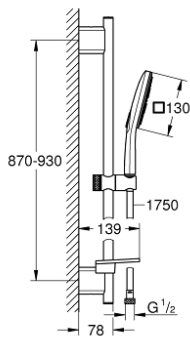

26 587 LS0 RAINSHOWER SMARTACTIVE 130 CUBE SHOWER RAIL SET 3 SPRAYS

PRODUCT DESCRIPTION

- Colour: moon white
- consisting of:
 - hand shower Rainshower SmartActive 130 Cube (26 582)
 - maximum flow rate (at 3 bar): 8.5 l/min
 - spray plate moon white
 - shower rail 900 mm
 - with wall holders made of metal
 - shower hose Silverflex 1750 mm 1/2" x 1/2" (28 388)
 - GROHE EasyReach tray
 - GROHE EcoJoy - Less water, perfect flow
 - GROHE DreamSpray - perfect spray pattern
 - GROHE LongLife finish
 - GROHE FastFixation Plus adjustable distance between brackets for adaption to existing drilling holes
 - GROHE TileFix adjustable depth on upper and lower bracket
 - GROHE SpeedClean - effortless limescale removal
 - Inner WaterGuide - inner insulation for surface protection
 - TwistStop - to prevent hose from twisting
 - suitable for instantaneous heater

26 587 LS0 RAINSHOWER SMARTACTIVE 130 CUBE SHOWER RAIL SET 3 SPRAYS

SPARE PARTS, marec 2018 – now

- 1: Shower rail holder (Spare part-nr. 48425000)
- 2: Glide element (Spare part-nr. 48424000)
- 3: Soap dish (Spare part-nr. 48426000)
- 4: Dirt strainer (Spare part-nr. 0700200M)