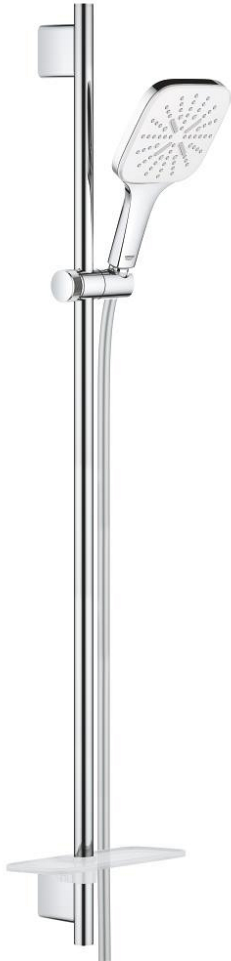

26 587 LS0 RAINSHOWER SMARTACTIVE 130 CUBE SHOWER RAIL SET 3 SPRAYS

PRODUCT DESCRIPTION

- Colour: moon white
- consisting of:
 - hand shower Rainshower SmartActive 130 Cube (26 582)
 - maximum flow rate (at 3 bar): 8.5 l/min
 - spray plate moon white
 - shower rail 900 mm
 - with wall holders made of metal
 - shower hose Silverflex 1750 mm 1/2" x 1/2" (28 388)
 - GROHE EasyReach tray
 - GROHE EcoJoy - Less water, perfect flow
 - GROHE DreamSpray - perfect spray pattern
 - GROHE LongLife finish
 - GROHE FastFixation Plus adjustable distance between brackets for adaption to existing drilling holes
 - GROHE TileFix adjustable depth on upper and lower bracket
 - GROHE SpeedClean - effortless limescale removal
 - Inner WaterGuide - inner insulation for surface protection
 - TwistStop - to prevent hose from twisting
 - suitable for instantaneous heater

26 587 LS0 RAINSHOWER SMARTACTIVE 130 CUBE SHOWER RAIL SET 3 SPRAYS

SPARE PARTS, marec 2018 – now

- 1: Shower rail holder (Spare part-nr. 48425000)
- 2: Glide element (Spare part-nr. 48424000)
- 3: Soap dish (Spare part-nr. 48426000)
- 4: Dirt strainer (Spare part-nr. 0700200M)