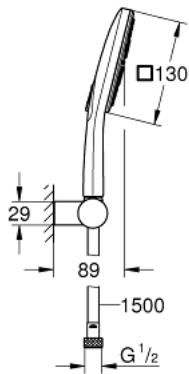

## 26 588 000 RAINSHOWER SMARTACTIVE 130 CUBE WALL HOLDER SET 3 SPRAYS

### PRODUCT DESCRIPTION

- Colour: chrome
- consisting of:
  - hand shower Rainshower SmartActive 130 Cube (26 582)
  - maximum flow rate (at 3 bar): 8.5 l/min
  - wall shower holder, adjustable (27 055)
  - Silverflex shower hose 1500 mm 1/2" x 1/2" (28 364)
  - GROHE EcoJoy - Less water, perfect flow
  - GROHE DreamSpray - perfect spray pattern
  - GROHE LongLife finish
  - GROHE SpeedClean - effortless limescale removal
  - Inner WaterGuide - inner insulation for surface protection
  - TwistStop - to prevent hose from twisting
  - suitable for instantaneous heater