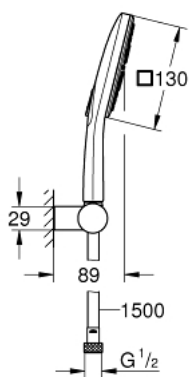

## 26 588 LS0 RAINSHOWER SMARTACTIVE 130 CUBE WALL HOLDER SET 3 SPRAYS

### PRODUCT DESCRIPTION

- Colour: moon white
- consisting of:
  - hand shower Rainshower SmartActive 130 Cube (26 582)
  - maximum flow rate (at 3 bar): 8.5 l/min
  - spray plate moon white
  - wall shower holder, adjustable (27 055)
  - Silverflex shower hose 1500 mm 1/2" x 1/2" (28 364)
  - GROHE EcoJoy - Less water, perfect flow
  - GROHE DreamSpray - perfect spray pattern
  - GROHE LongLife finish
  - GROHE SpeedClean - effortless limescale removal
  - Inner WaterGuide - inner insulation for surface protection
  - TwistStop - to prevent hose from twisting
  - suitable for instantaneous heater