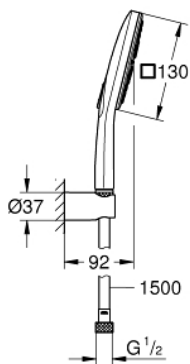

26 589 000 RAINSHOWER SMARTACTIVE 130 CUBE WALL HOLDER SET 3 SPRAYS

PRODUCT DESCRIPTION

- Colour: chrome
- consisting of:
 - hand shower Rainshower SmartActive 130 Cube (26 582)
 - maximum flow rate (at 3 bar): 8.5 l/min
 - wall shower holder (27 056)
 - Silverflex shower hose 1500 mm 1/2" x 1/2" (28 364)
 - GROHE EcoJoy - Less water, perfect flow
 - GROHE DreamSpray - perfect spray pattern
 - GROHE LongLife finish
 - GROHE SpeedClean - effortless limescale removal
 - Inner WaterGuide - inner insulation for surface protection
 - TwistStop - to prevent hose from twisting
 - suitable for instantaneous heater

26 589 000 **RAINSHOWER SMARTACTIVE 130 CUBE WALL HOLDER SET 3 SPRAYS**

SPARE PARTS, marec 2018 – now

1: Dirt strainer (Spare part-nr. 0700200M)