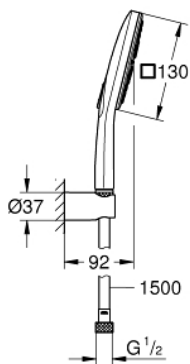

26 589 LS0 RAINSHOWER SMARTACTIVE 130 CUBE WALL HOLDER SET 3 SPRAYS

PRODUCT DESCRIPTION

- Colour: moon white
- consisting of:
 - hand shower Rainshower SmartActive 130 Cube (26 582)
 - maximum flow rate (at 3 bar): 8.5 l/min
 - spray plate moon white
 - wall shower holder (27 056)
 - Silverflex shower hose 1500 mm 1/2" x 1/2" (28 364)
 - GROHE EcoJoy - Less water, perfect flow
 - GROHE DreamSpray - perfect spray pattern
 - GROHE LongLife finish
 - GROHE SpeedClean - effortless limescale removal
 - Inner WaterGuide - inner insulation for surface protection
 - TwistStop - to prevent hose from twisting
 - suitable for instantaneous heater

26 589 LS0 RAINSHOWER SMARTACTIVE 130 CUBE WALL HOLDER SET 3 SPRAYS

SPARE PARTS, marec 2018 – now

1: Dirt strainer (Spare part-nr. 0700200M)