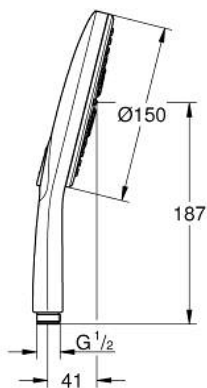

26 590 000 RAINSHOWER SMARTACTIVE 150 HAND SHOWER 3 SPRAYS

PRODUCT DESCRIPTION

- Colour: chrome
- spray plate in corresponding colour
- spray patterns: Rain, Jet, ActiveMassage
- maximum flow rate (at 3 bar): 8.5 l/min
- GROHE EcoJoy - Less water, perfect flow
- GROHE DreamSpray - perfect spray pattern
- GROHE SmartTip showering spray selection via push of a ring
- GROHE LongLife finish
- GROHE SpeedClean - effortless limescale removal
- Inner WaterGuide - inner insulation for surface protection
- universal mounting system, fitting all standard shower hoses
- suitable for instantaneous heater
- male connection thread 1/2"

26 590 000 **RAINSHOWER SMARTACTIVE 150 HAND SHOWER 3 SPRAYS**

SPARE PARTS, marec 2018 – now

1: Dirt strainer (Spare part-nr. 0700200M)