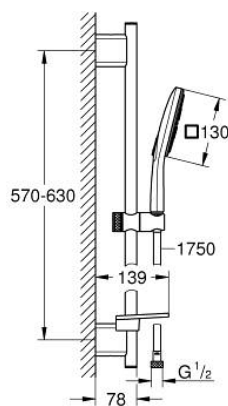

26 596 000 VITALIO SMARTACTIVE 130 CUBE SHOWER RAIL SET 3 SPRAYS

PRODUCT DESCRIPTION

- Colour: chrome
- consisting of:
 - hand shower Vitalio SmartActive 130 Cube (26 595)
 - maximum flow rate (at 3 bar): 9.5 l/min
 - shower rail 600 mm
 - with wall holders made of metal
 - VitalioFlex Silver shower hose 1750 mm (27 506)
 - GROHE EasyReach tray
 - GROHE EcoJoy - Less water, perfect flow
 - GROHE DreamSpray - perfect spray pattern
 - GROHE LongLife finish
 - GROHE FastFixation Plus adjustable distance between brackets for adaption to existing drilling holes
 - GROHE TileFix adjustable depth on upper and lower bracket
 - GROHE SpeedClean - effortless limescale removal
 - Inner WaterGuide - inner insulation for surface protection
 - TwistStop - to prevent hose from twisting
 - suitable for instantaneous heater
 - min. recommended pressure 1.0 bar

26 596 000 VITALIO SMARTACTIVE 130 CUBE SHOWER RAIL SET 3 SPRAYS

SPARE PARTS, marec 2018 – now

- 1: Shower rail holder (Spare part-nr. 48425000)
- 2: Glide element (Spare part-nr. 48424000)
- 3: Soap dish (Spare part-nr. 48426000)
- 4: Dirt strainer (Spare part-nr. 0700200M)