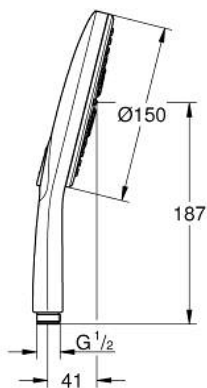

26 597 000 VITALIO SMARTACTIVE 150 HAND SHOWER 3 SPRAYS

PRODUCT DESCRIPTION

- Colour: chrome
- spray plate moon white
- spray patterns: Rain, Jet, ActiveMassage
- maximum flow rate (at 3 bar): 8.5 l/min
- GROHE EcoJoy - Less water, perfect flow
- GROHE DreamSpray - perfect spray pattern
- GROHE SmartTip showering spray selection via push of a ring
- GROHE LongLife finish
- GROHE SpeedClean - effortless limescale removal
- Inner WaterGuide - inner insulation for surface protection
- universal mounting system, fitting all standard shower hoses
- min. recommended pressure 1.0 bar

26 597 000 **VITALIO SMARTACTIVE 150 HAND SHOWER 3 SPRAYS**

SPARE PARTS, marec 2018 – now

1: Dirt strainer (Spare part-nr. 0700200M)