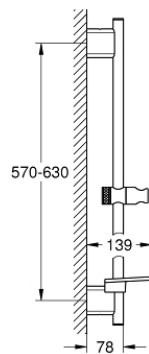

26 599 000 VITALIO SMARTACTIVE SHOWER RAIL 600 MM

PRODUCT DESCRIPTION

- Colour: chrome
- with wall holders made of metal
- glide element and swivel holder
- GROHE FastFixation Plus (adjustable distance between wall shower holders for adaption to existing drillings)
- GROHE TileFix adjustable depth on upper and lower bracket
- GROHE EasyReach tray
- GROHE LongLife finish

26 599 000 VITALIO SMARTACTIVE SHOWER RAIL 600 MM

SPARE PARTS, marec 2018 – now

- 1: Shower rail holder (Spare part-nr. 48425000)
- 2: Glide element (Spare part-nr. 48424000)
- 3: Soap dish (Spare part-nr. 48426000)