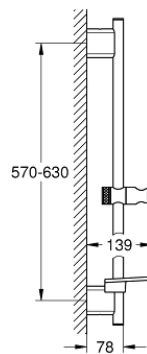

26 602 000 RAINSHOWER SMARTACTIVE SHOWER RAIL 600 MM

PRODUCT DESCRIPTION

- Colour: chrome
- with wall holders made of metal
- glide element and swivel holder
- GROHE FastFixation Plus (adjustable distance between wall shower holders for adaption to existing drillings)
- GROHE TileFix adjustable depth on upper and lower bracket
- GROHE EasyReach tray
- GROHE LongLife finish

26 602 000 RAINSHOWER SMARTACTIVE SHOWER RAIL 600 MM

SPARE PARTS, marec 2018 – now

1: Shower rail holder (Spare part-nr. 48425000)

2: Glide element (Spare part-nr. 48424000)

3: Soap dish (Spare part-nr. 48426000)