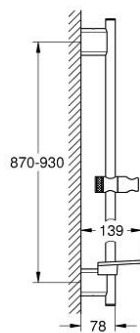

## 26 603 000 RAINSHOWER SMARTACTIVE SHOWER RAIL 900 MM

### PRODUCT DESCRIPTION

- Colour: chrome
- with wall holders made of metal
- glide element and swivel holder
- GROHE FastFixation Plus (adjustable distance between wall shower holders for adaption to existing drillings)
- GROHE TileFix adjustable depth on upper and lower bracket
- GROHE EasyReach tray
- GROHE LongLife finish

### SPARE PARTS, marec 2018 – now

- 1: Shower rail holder (Spare part-nr. 48425000)
- 2: Glide element (Spare part-nr. 48424000)
- 3: Soap dish (Spare part-nr. 48426000)