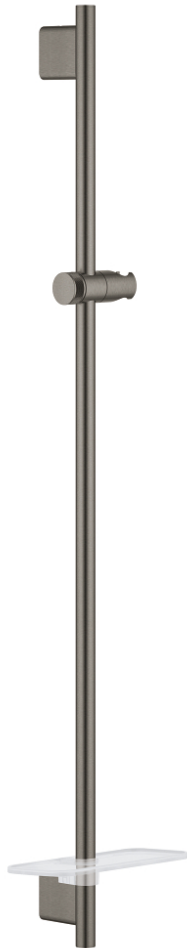

## 26 603 AL0 RAINSHOWER SMARTACTIVE SHOWER RAIL 900 MM

### PRODUCT DESCRIPTION

- Colour: brushed hard graphite
- with wall holders made of metal
- glide element and swivel holder
- GROHE FastFixation Plus (adjustable distance between wall shower holders for adaption to existing drillings)
- GROHE TileFix adjustable depth on upper and lower bracket
- GROHE EasyReach tray
- GROHE LongLife finish

## 26 603 AL0 RAINSHOWER SMARTACTIVE SHOWER RAIL 900 MM

**SPARE PARTS**, september 2018 – now

1: Shower rail holder (Spare part-nr. 48425AL0)

2: Glide element (Spare part-nr. 48424AL0)

3: Soap dish (Spare part-nr. 48426000)