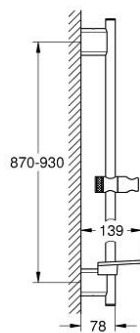

## 26 603 AL0 RAINSHOWER SMARTACTIVE SHOWER RAIL 900 MM

### PRODUCT DESCRIPTION

- Colour: brushed hard graphite
- with wall holders made of metal
- glide element and swivel holder
- GROHE FastFixation Plus (adjustable distance between wall shower holders for adaption to existing drillings)
- GROHE TileFix adjustable depth on upper and lower bracket
- GROHE EasyReach tray
- GROHE LongLife finish

## 26 603 AL0 RAINSHOWER SMARTACTIVE SHOWER RAIL 900 MM

**SPARE PARTS**, september 2018 – now

1: Shower rail holder (Spare part-nr. 48425AL0)

2: Glide element (Spare part-nr. 48424AL0)

3: Soap dish (Spare part-nr. 48426000)