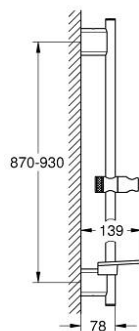

## 26 603 BE0 RAINSHOWER SMARTACTIVE SHOWER RAIL 900 MM

### PRODUCT DESCRIPTION

- Colour: polished nickel
- with wall holders made of metal
- glide element and swivel holder
- GROHE FastFixation Plus (adjustable distance between wall shower holders for adaption to existing drillings)
- GROHE TileFix adjustable depth on upper and lower bracket
- GROHE EasyReach tray
- GROHE LongLife finish

## 26 603 BE0 RAINSHOWER SMARTACTIVE SHOWER RAIL 900 MM

**SPARE PARTS**, september 2018 – now

- 1: Shower rail holder (Spare part-nr. 48425BE0)
- 2: RSH SmartActive glider (Spare part-nr. 48424BE0)
- 3: Soap dish (Spare part-nr. 48426000)