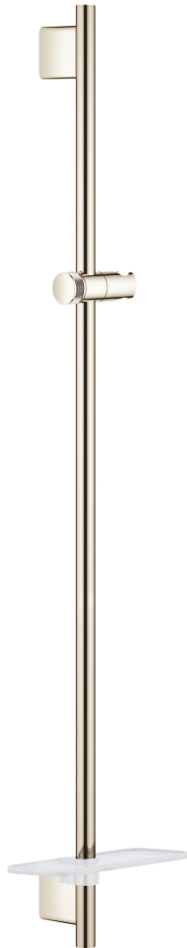

## 26 603 BE0 RAINSHOWER SMARTACTIVE SHOWER RAIL 900 MM

### PRODUCT DESCRIPTION

- Colour: polished nickel
- with wall holders made of metal
- glide element and swivel holder
- GROHE FastFixation Plus (adjustable distance between wall shower holders for adaption to existing drillings)
- GROHE TileFix adjustable depth on upper and lower bracket
- GROHE EasyReach tray
- GROHE LongLife finish

## 26 603 BE0 RAINSHOWER SMARTACTIVE SHOWER RAIL 900 MM

**SPARE PARTS**, september 2018 – now

- 1: Shower rail holder (Spare part-nr. 48425BE0)
- 2: RSH SmartActive glider (Spare part-nr. 48424BE0)
- 3: Soap dish (Spare part-nr. 48426000)