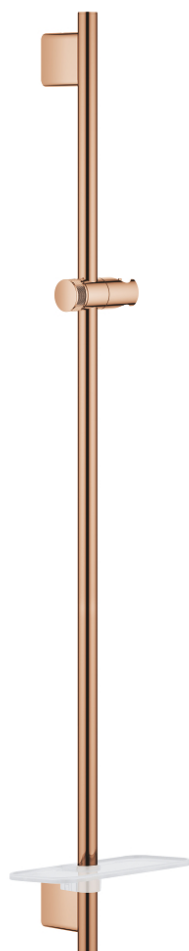

26 603 DA0 RAINSHOWER SMARTACTIVE SHOWER RAIL 900 MM

PRODUCT DESCRIPTION

- Colour: warm sunset
- with wall holders made of metal
- glide element and swivel holder
- GROHE FastFixation Plus (adjustable distance between wall shower holders for adaption to existing drillings)
- GROHE TileFix adjustable depth on upper and lower bracket
- GROHE EasyReach tray
- GROHE LongLife finish