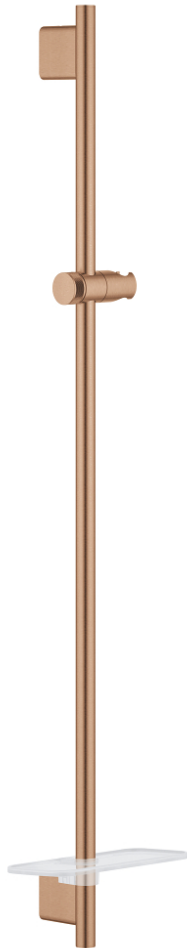

26 603 DL0 RAINSHOWER SMARTACTIVE SHOWER RAIL 900 MM

PRODUCT DESCRIPTION

- Colour: brushed warm sunset
- with wall holders made of metal
- glide element and swivel holder
- GROHE FastFixation Plus (adjustable distance between wall shower holders for adaption to existing drillings)
- GROHE TileFix adjustable depth on upper and lower bracket
- GROHE EasyReach tray
- GROHE LongLife finish