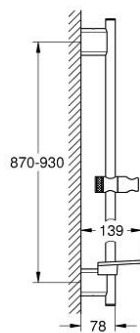

26 603 EN0 RAINSHOWER SMARTACTIVE SHOWER RAIL 900 MM

PRODUCT DESCRIPTION

- Colour: brushed nickel
- with wall holders made of metal
- glide element and swivel holder
- GROHE FastFixation Plus (adjustable distance between wall shower holders for adaption to existing drillings)
- GROHE TileFix adjustable depth on upper and lower bracket
- GROHE EasyReach tray
- GROHE LongLife finish

26 603 EN0 RAINSHOWER SMARTACTIVE SHOWER RAIL 900 MM

SPARE PARTS, september 2018 – now

1: Shower rail holder (Spare part-nr. 48425EN0)

2: Glide element (Spare part-nr. 48424EN0)

3: Soap dish (Spare part-nr. 48426000)