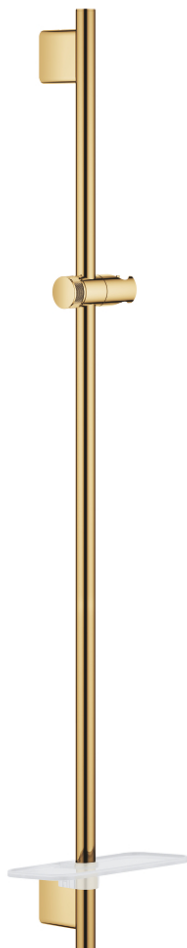

26 603 GL0 RAINSHOWER SMARTACTIVE SHOWER RAIL 900 MM

PRODUCT DESCRIPTION

- Colour: cool sunrise
- with wall holders made of metal
- glide element and swivel holder
- GROHE FastFixation Plus (adjustable distance between wall shower holders for adaption to existing drillings)
- GROHE TileFix adjustable depth on upper and lower bracket
- GROHE EasyReach tray
- GROHE LongLife finish