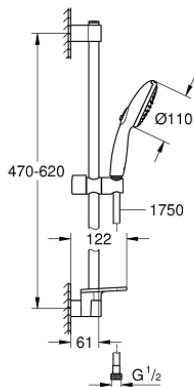

## 26 638 003 TEMPESTA 110 SHOWER RAIL SET 2 SPRAYS (RAIN, JET)

### PRODUCT DESCRIPTION

- Colour: chrome
- consisting of:
  - hand shower Tempesta 110 (26 161)
  - maximum flow rate (at 3 bar): 7.4 l/min
  - shower rail, 600 mm (27 523)
  - shower hose Relaxaflex 1750 mm 1/2" x 1/2" (28 154)
  - GROHE EasyReach tray (26 770)
  - GROHE EcoJoy - Less water, perfect flow
  - GROHE SmartSwitch - easily rotate the dial to enjoy your preferred spray option
  - GROHE DreamSpray - perfect spray pattern
  - GROHE LongLife finish
- Flexible Installation - 1 adjustable bracket for existing drill holes
- adjustable rail holder (turn and glide shower holder)
- GROHE SpeedClean - effortless limescale removal
- Inner WaterGuide - inner insulation for surface protection
- ShockProof silicone ring prevents damages caused by shower falling
- min. recommended pressure 1.0 bar
- suitable for instantaneous heater
- professional edition

### SPARE PARTS, november 2021 – now

- 1: Shower rail holder (Spare part-nr. 48607000)
- 2: Glide element (Spare part-nr. 48609000)
- 3: Shower rail holder (Spare part-nr. 48608000)
- 4: Dirt strainer (Spare part-nr. 0700200M)
- 5: GROHE EasyReach tray (Spare part-nr. 26770001)
- 6: Compensation disc (Spare part-nr. 48543001)\*