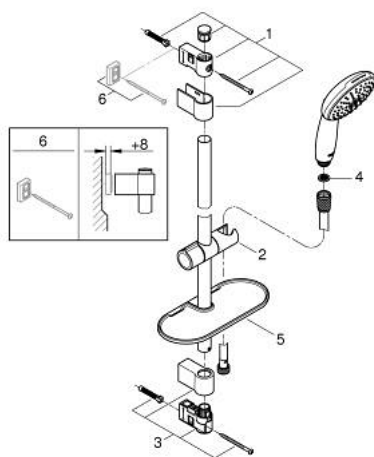

## 26 638 003 TEMPESTA 110 SHOWER RAIL SET 2 SPRAYS (RAIN, JET)

### PRODUCT DESCRIPTION

- Colour: chrome
- consisting of:
  - hand shower Tempesta 110 (26 161)
  - maximum flow rate (at 3 bar): 7.4 l/min
  - shower rail, 600 mm (27 523)
  - shower hose Relaxaflex 1750 mm 1/2" x 1/2" (28 154)
  - GROHE EasyReach tray (26 770)
  - GROHE EcoJoy - Less water, perfect flow
  - GROHE SmartSwitch - easily rotate the dial to enjoy your preferred spray option
  - GROHE DreamSpray - perfect spray pattern
  - GROHE LongLife finish
- Flexible Installation - 1 adjustable bracket for existing drill holes
- adjustable rail holder (turn and glide shower holder)
- GROHE SpeedClean - effortless limescale removal
- Inner WaterGuide - inner insulation for surface protection
- ShockProof silicone ring prevents damages caused by shower falling
- min. recommended pressure 1.0 bar
- suitable for instantaneous heater
- professional edition

### SPARE PARTS, november 2021 – now

- 1: Shower rail holder (Spare part-nr. 48607000)
- 2: Glide element (Spare part-nr. 48609000)
- 3: Shower rail holder (Spare part-nr. 48608000)
- 4: Dirt strainer (Spare part-nr. 0700200M)
- 5: GROHE EasyReach tray (Spare part-nr. 26770001)
- 6: Compensation disc (Spare part-nr. 48543001)\*