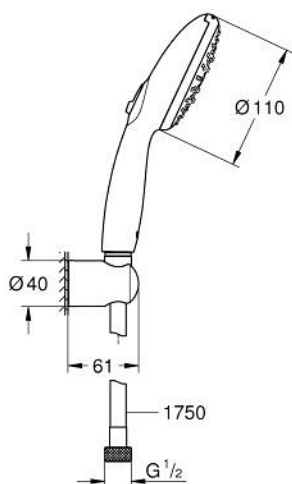

26 639 003 TEMPESTA 110 WALL HOLDER SET 3 SPRAYS (RAIN, JET, MASSAGE)

PRODUCT DESCRIPTION

- Colour: chrome
- consisting of:
 - hand shower Tempesta 110 (28 419)
 - maximum flow rate (at 3 bar): 7.4 l/min
 - wall shower holder Tempesta, non-adjustable (28 605)
 - shower hose Relaxaflex 1750 mm 1/2" x 1/2" (28 154)
- GROHE SmartSwitch - easily rotate the dial to enjoy your preferred spray option
- GROHE DreamSpray - perfect spray pattern
- GROHE LongLife finish
- GROHE SpeedClean - effortless limescale removal
- Inner WaterGuide - inner insulation for surface protection
- ShockProof silicone ring prevents damages caused by shower falling
- min. recommended pressure 1.0 bar
- suitable for instantaneous heater
- professional edition

26 639 003 **TEMPESTA 110 WALL HOLDER SET 3 SPRAYS (RAIN, JET, MASSAGE)**

SPARE PARTS, april 2020 – now

1: Dirt strainer (Spare part-nr. 0700200M)