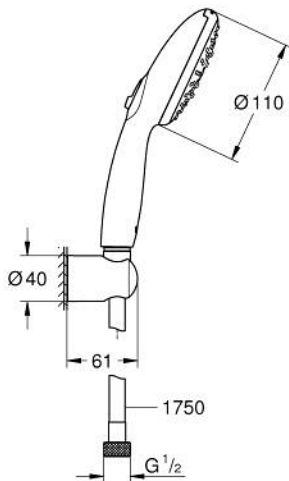

26 639 003 TEMPESTA 110 WALL HOLDER SET 3 SPRAYS (RAIN, JET, MASSAGE)

PRODUCT DESCRIPTION

- Colour: chrome
- consisting of:
 - hand shower Tempesta 110 (28 419)
 - maximum flow rate (at 3 bar): 7.4 l/min
 - wall shower holder Tempesta, non-adjustable (28 605)
 - shower hose Relaxaflex 1750 mm 1/2" x 1/2" (28 154)
- GROHE EcoJoy - Less water, perfect flow
- GROHE SmartSwitch - easily rotate the dial to enjoy your preferred spray option
- GROHE DreamSpray - perfect spray pattern
- GROHE LongLife finish
- GROHE SpeedClean - effortless limescale removal
- Inner WaterGuide - inner insulation for surface protection
- ShockProof silicone ring prevents damages caused by shower falling
- min. recommended pressure 1.0 bar
- suitable for instantaneous heater
- professional edition

26 639 003 TEMPESTA 110 WALL HOLDER SET 3 SPRAYS (RAIN, JET, MASSAGE)

SPARE PARTS, april 2020 – now

1: Dirt strainer (Spare part-nr. 0700200M)