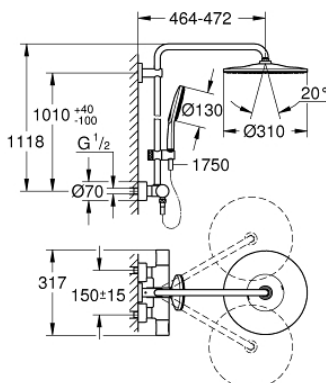

26 647 000 RAINSHOWER SMARTACTIVE 310 SHOWER SYSTEM WITH THERMOSTAT FOR WALL MOUNTING

SPARE PARTS, avgust 2018 – marec 2021

- 1: Aquadimmer handle (Spare part-nr. 47804000)
- 2: Stop (Spare part-nr. 47723000)
- 3: Aquadimmer (Spare part-nr. 47364000)
- 4: Water flow (Spare part-nr. 47887000)
- 5: Temperature scale handle (Spare part-nr. 47811000)
- 6: Fitting ring (Spare part-nr. 47743000)
- 7: Thermostatic compact cartridge 1/2" (Spare part-nr. 47439000)
- 8: Non-return valve (Spare part-nr. 47189000)
- 8.1: Dirt strainer (Spare part-nr. 0726400M)
- 8.2: Non-return valve (Spare part-nr. 08565000)
- 8.3: O-ring $\varnothing 17 \times \varnothing 2$ (Spare part-nr. 0305500M)
- 9: S-union (Spare part-nr. 12693000)
- 10: Non-return valve (Spare part-nr. 08565000)
- 11: Glide element (Spare part-nr. 48424000)
- 12: Dirt strainer (Spare part-nr. 0700200M)
- 13: Fibre seal $\varnothing 18,5 \times \varnothing 12 \times 2$ (Spare part-nr. 0138900M)
- 14: Dirt strainer (Spare part-nr. 48007000)
- 15: Shower rail holder (Spare part-nr. 48279000)
- 16: Compensation disc (Spare part-nr. 27180000)*
- 17: Socket spanner (Spare part-nr. 19332000)*
- 18: GROHE TurboStat cartridge 1/2" (Spare part-nr. 47175000)*
- 19: Special spanner (Spare part-nr. 19377000)*
- 20: Shower system pipe for retrofitting (Spare part-nr. 48053000)*
- 21: Shower system pipe for retrofitting (Spare part-nr. 48054000)*
- 22: Shower arm for shower systems (Spare part-nr. 14047000)*