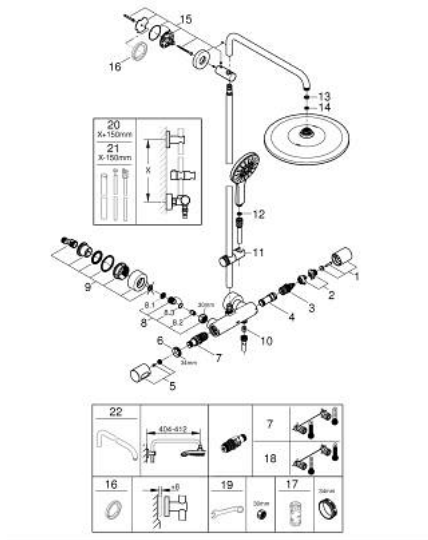

26 647 000 RAINSHOWER SMARTACTIVE 310 SHOWER SYSTEM WITH THERMOSTAT FOR WALL MOUNTING

SPARE PARTS, avgust 2018 – marec 2021

- 1: Aquadimmer handle (Spare part-nr. 47804000)
- 2: Stop (Spare part-nr. 47723000)
- 3: Aquadimmer (Spare part-nr. 47364000)
- 4: Water flow (Spare part-nr. 47887000)
- 5: Temperature scale handle (Spare part-nr. 47811000)
- 6: Fitting ring (Spare part-nr. 47743000)
- 7: Thermostatic compact cartridge 1/2" (Spare part-nr. 47439000)
- 8: Non-return valve (Spare part-nr. 47189000)
- 8.1: Dirt strainer (Spare part-nr. 0726400M)
- 8.2: Non-return valve (Spare part-nr. 08565000)
- 8.3: O-ring $\varnothing 17 \times \varnothing 2$ (Spare part-nr. 0305500M)
- 9: S-union (Spare part-nr. 12693000)
- 10: Non-return valve (Spare part-nr. 08565000)
- 11: Glide element (Spare part-nr. 48424000)
- 12: Dirt strainer (Spare part-nr. 0700200M)
- 13: Fibre seal $\varnothing 18,5 \times \varnothing 12 \times 2$ (Spare part-nr. 0138900M)
- 14: Dirt strainer (Spare part-nr. 48007000)
- 15: Shower rail holder (Spare part-nr. 48279000)
- 16: Compensation disc (Spare part-nr. 27180000)*
- 17: Socket spanner (Spare part-nr. 19332000)*
- 18: GROHE TurboStat cartridge 1/2" (Spare part-nr. 47175000)*
- 19: Special spanner (Spare part-nr. 19377000)*
- 20: Shower system pipe for retrofitting (Spare part-nr. 48053000)*
- 21: Shower system pipe for retrofitting (Spare part-nr. 48054000)*
- 22: Shower arm for shower systems (Spare part-nr. 14047000)*

* Optional accessories