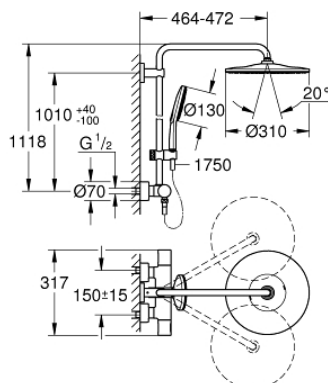

26 647 LS0 RAINSHOWER SMARTACTIVE 310 SHOWER SYSTEM WITH THERMOSTAT FOR WALL MOUNTING

PRODUCT DESCRIPTION

- Colour: moon white/chrome
- consisting of:
 - horizontal swivable 450 mm shower arm
 - exposed thermostat with Aquadimmer function
 - allows change between:
 - head shower Rainshower Mono 310
 - with ball joint
 - rotation angle $\pm 15^\circ$
 - Rainshower SmartActive 130 hand shower 3 sprays
 - adjustable in height with gliding element
 - including performance grip
 - Silverflex shower hose 1750 mm
 - GROHE TurboStat - compact cartridge with wax thermoelement
 - GROHE SafeStop safety button at 38°C
 - GROHE SafeStop Plus optional temperature limiter at 43°C included
 - GROHE CoolTouch - no risk of scalding
 - GROHE DreamSpray - perfect spray pattern
 - GROHE SmartTip showering spray selection via push of a ring
 - GROHE LongLife finish
- Flexible Installation - 1 adjustable bracket for existing drill holes
- GROHE SpeedClean - effortless limescale removal
- suitable for instantaneous heaters from 18 kW/h
- minimum flow rate 5 l/min