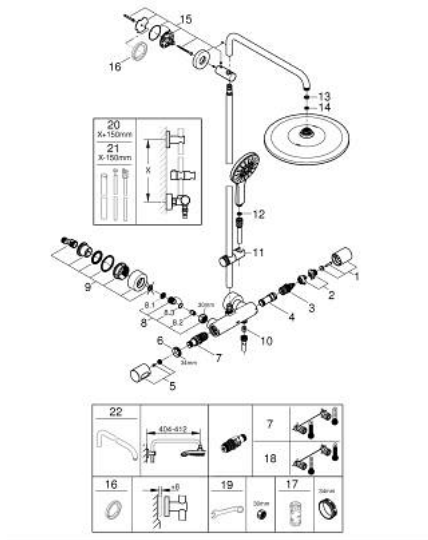

26 647 LS0 RAINSHOWER SMARTACTIVE 310 SHOWER SYSTEM WITH THERMOSTAT FOR WALL MOUNTING

SPARE PARTS, avgust 2018 – marec 2021

- 1: Aquadimmer handle (Spare part-nr. 47804000)
- 2: Stop (Spare part-nr. 47723000)
- 3: Aquadimmer (Spare part-nr. 47364000)
- 4: Water flow (Spare part-nr. 47887000)
- 5: Temperature scale handle (Spare part-nr. 47811000)
- 6: Fitting ring (Spare part-nr. 47743000)
- 7: Thermostatic compact cartridge 1/2" (Spare part-nr. 47439000)
- 8: Non-return valve (Spare part-nr. 47189000)
- 8.1: Dirt strainer (Spare part-nr. 0726400M)
- 8.2: Non-return valve (Spare part-nr. 08565000)
- 8.3: O-ring $\varnothing 17 \times \varnothing 2$ (Spare part-nr. 0305500M)
- 9: S-union (Spare part-nr. 12693000)
- 10: Non-return valve (Spare part-nr. 08565000)
- 11: Glide element (Spare part-nr. 48424000)
- 12: Dirt strainer (Spare part-nr. 0700200M)
- 13: Fibre seal $\varnothing 18,5 \times \varnothing 12 \times 2$ (Spare part-nr. 0138900M)
- 14: Dirt strainer (Spare part-nr. 48007000)
- 15: Shower rail holder (Spare part-nr. 48279000)
- 16: Compensation disc (Spare part-nr. 27180000)*
- 17: Socket spanner (Spare part-nr. 19332000)*
- 18: GROHE TurboStat cartridge 1/2" (Spare part-nr. 47175000)*
- 19: Special spanner (Spare part-nr. 19377000)*
- 20: Shower system pipe for retrofitting (Spare part-nr. 48053000)*
- 21: Shower system pipe for retrofitting (Spare part-nr. 48054000)*
- 22: Shower arm for shower systems (Spare part-nr. 14047000)*

* Optional accessories