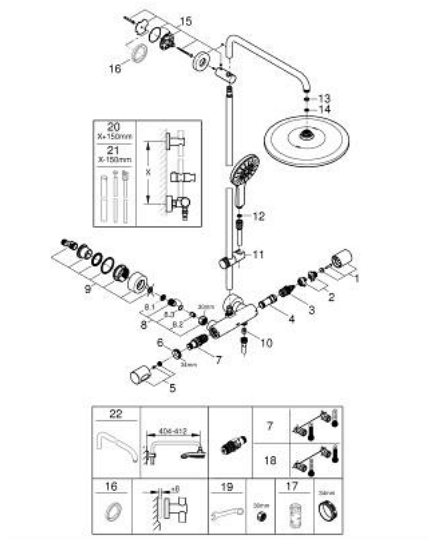

26 648 000 RAINSHOWER SMARTACTIVE 310 SHOWER SYSTEM WITH THERMOSTAT FOR WALL MOUNTING

SPARE PARTS, avgust 2018 – marec 2021

- 1: Aquadimmer handle (Spare part-nr. 47804000)
- 2: Stop (Spare part-nr. 47723000)
- 3: Aquadimmer (Spare part-nr. 47364000)
- 4: Water flow (Spare part-nr. 47887000)
- 5: Temperature scale handle (Spare part-nr. 47811000)
- 6: Fitting ring (Spare part-nr. 47743000)
- 7: Thermostatic compact cartridge 1/2" (Spare part-nr. 47439000)
- 8: Non-return valve (Spare part-nr. 47189000)
- 8.1: Dirt strainer (Spare part-nr. 0726400M)
- 8.2: Non-return valve (Spare part-nr. 08565000)
- 8.3: O-ring $\varnothing 17 \times \varnothing 2$ (Spare part-nr. 0305500M)
- 9: S-union (Spare part-nr. 12693000)
- 10: Non-return valve (Spare part-nr. 08565000)
- 11: Glide element (Spare part-nr. 48424000)
- 12: Dirt strainer (Spare part-nr. 0700200M)
- 13: Fibre seal $\varnothing 18,5 \times \varnothing 12 \times 2$ (Spare part-nr. 0138900M)
- 14: Dirt strainer (Spare part-nr. 48007000)
- 15: Shower rail holder (Spare part-nr. 48279000)
- 16: Compensation disc (Spare part-nr. 27180000)*
- 17: Socket spanner (Spare part-nr. 19332000)*
- 18: GROHE TurboStat cartridge 1/2" (Spare part-nr. 47175000)*
- 19: Special spanner (Spare part-nr. 19377000)*
- 20: Shower system pipe for retrofitting (Spare part-nr. 48053000)*
- 21: Shower system pipe for retrofitting (Spare part-nr. 48054000)*
- 22: Shower arm for shower systems (Spare part-nr. 14047000)*