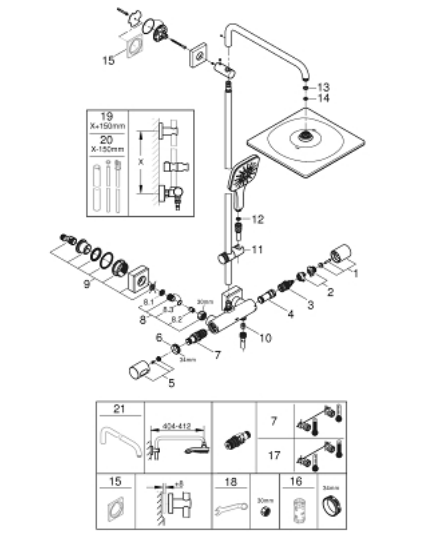

26 652 000 RAINSHOWER SMARTACTIVE 310 SHOWER SYSTEM WITH THERMOSTAT FOR WALL MOUNTING

SPARE PARTS, avgust 2018 – marec 2021

- 1: Aquadimmer handle (Spare part-nr. 47804000)
- 2: Stop (Spare part-nr. 47723000)
- 3: Aquadimmer (Spare part-nr. 47364000)
- 4: Water flow (Spare part-nr. 47887000)
- 5: Temperature scale handle (Spare part-nr. 47811000)
- 6: Fitting ring (Spare part-nr. 47743000)
- 7: Thermostatic compact cartridge 1/2" (Spare part-nr. 47439000)
- 8: Non-return valve (Spare part-nr. 47189000)
- 8.1: Dirt strainer (Spare part-nr. 0726400M)
- 8.2: Non-return valve (Spare part-nr. 08565000)
- 8.3: O-ring $\varnothing 17 \times \varnothing 2$ (Spare part-nr. 0305500M)
- 9: S-union (Spare part-nr. 47824000)
- 10: Non-return valve (Spare part-nr. 08565000)
- 11: Glide element (Spare part-nr. 48424000)
- 12: Dirt strainer (Spare part-nr. 0700200M)
- 13: Fibre seal $\varnothing 18,5 \times \varnothing 12 \times 2$ (Spare part-nr. 0138900M)
- 14: Dirt strainer (Spare part-nr. 48007000)
- 15: Compensation disc (Spare part-nr. 27617000)*
- 16: Socket spanner (Spare part-nr. 19332000)*
- 17: GROHE TurboStat cartridge 1/2" (Spare part-nr. 47175000)*
- 18: Special spanner (Spare part-nr. 19377000)*
- 19: Shower system pipe for retrofitting (Spare part-nr. 48053000)*
- 20: Shower system pipe for retrofitting (Spare part-nr. 48054000)*
- 21: Shower arm for shower systems (Spare part-nr. 14047000)*

* Optional accessories