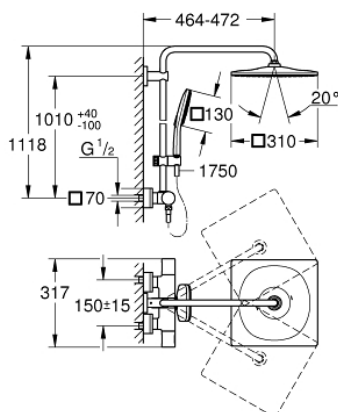

26 652 000 RAINSHOWER SMARTACTIVE 310 SHOWER SYSTEM WITH THERMOSTAT FOR WALL MOUNTING

PRODUCT DESCRIPTION

- Colour: chrome
- consisting of:
 - horizontal swivable 450 mm shower arm
 - exposed thermostat with Aquadimmer function
 - allows change between:
 - head shower Rainshower Mono 310 Cube
 - maximum flow rate (at 3 bar): 9.5 l/min
 - with ball joint
 - rotation angle $\pm 15^\circ$
 - hand shower Rainshower SmartActive 130 Cube
 - maximum flow rate (at 3 bar): 8.5 l/min
 - adjustable in height with gliding element
 - including performance grip
 - Silverflex shower hose 1750 mm
- AquaCalibrator limits maximum flow rate of system (at 3 bar): 9.5 l/min
- GROHE TurboStat - compact cartridge with wax thermosteement
- GROHE EcoJoy - Less water, perfect flow
- GROHE SafeStop safety button at 38°C
- GROHE SafeStop Plus optional temperature limiter at 43°C included
- GROHE CoolTouch - no risk of scalding
- GROHE DreamSpray - perfect spray pattern
- GROHE SmartTip showering spray selection via push of a ring
- GROHE LongLife finish
- Flexible Installation - 1 adjustable bracket for existing drill holes
- GROHE SpeedClean - effortless limescale removal
- suitable for instantaneous heaters from 18 kW/h
- minimum flow rate 5 l/min