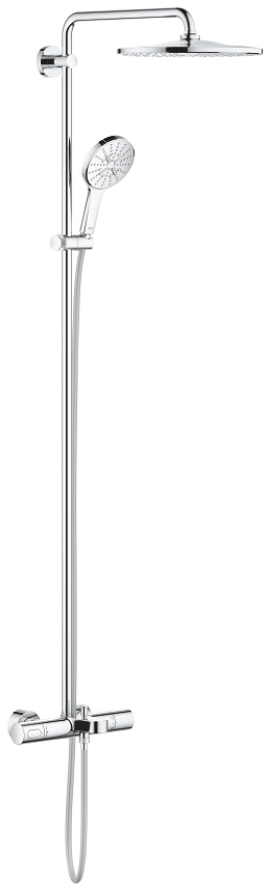

26 657 000 RAINSHOWER SMARTACTIVE 310 SHOWER SYSTEM WITH BATH THERMOSTAT FOR WALL MOUNTING

PRODUCT DESCRIPTION

- Colour: chrome
- consisting of:
 - horizontal swivable 450 mm shower arm
 - exposed thermostat with Aquadimmer function
 - allows change between:
 - head shower Rainshower Mono 310
 - maximum flow rate (at 3 bar): 7.5 l/min
 - with ball joint
 - rotation angle $\pm 15^\circ$
- bath inlet
- separate diverter for hand shower
- hand shower Rainshower SmartActive 130
- maximum flow rate (at 3 bar): 8.5 l/min
- adjustable in height with gliding element
- including performance grip
- Silverflex shower hose 1750 mm
- AquaCalibrator limits maximum flow rate of system (at 3 bar): 8.5 l/min
- GROHE TurboStat - compact cartridge with wax thermoelement
- GROHE EcoJoy - Less water, perfect flow
- GROHE SafeStop safety button at 38°C
- GROHE SafeStop Plus optional temperature limiter at 43°C included
- GROHE CoolTouch - no risk of scalding
- GROHE DreamSpray - perfect spray pattern
- GROHE SmartTip showering spray selection via push of a ring
- GROHE LongLife finish
- Flexible Installation - 1 adjustable bracket for existing drill holes
- GROHE SpeedClean - effortless limescale removal
- Inner WaterGuide - inner insulation for surface protection
- suitable for instantaneous heaters from 18 kW/h
- minimum flow rate 5 l/min