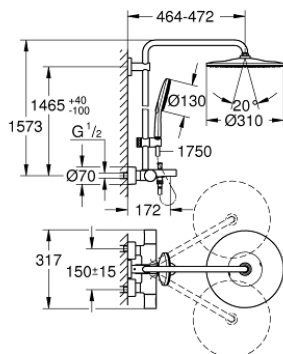

26 657 000 RAINSHOWER SMARTACTIVE 310 SHOWER SYSTEM WITH BATH THERMOSTAT FOR WALL MOUNTING

PRODUCT DESCRIPTION

- Colour: chrome
- consisting of:
 - horizontal swivable 450 mm shower arm
 - exposed thermostat with Aquadimmer function
 - allows change between:
 - head shower Rainshower Mono 310
 - maximum flow rate (at 3 bar): 7.5 l/min
 - with ball joint
 - rotation angle $\pm 15^\circ$
- bath inlet
- separate diverter for hand shower
- hand shower Rainshower SmartActive 130
- maximum flow rate (at 3 bar): 8.5 l/min
- adjustable in height with gliding element
- including performance grip
- Silverflex shower hose 1750 mm
- AquaCalibrator limits maximum flow rate of system (at 3 bar): 8.5 l/min
- GROHE TurboStat - compact cartridge with wax thermoelement
- GROHE EcoJoy - Less water, perfect flow
- GROHE SafeStop safety button at 38°C
- GROHE SafeStop Plus optional temperature limiter at 43°C included
- GROHE CoolTouch - no risk of scalding
- GROHE DreamSpray - perfect spray pattern
- GROHE SmartTip showering spray selection via push of a ring
- GROHE LongLife finish
- Flexible Installation - 1 adjustable bracket for existing drill holes
- GROHE SpeedClean - effortless limescale removal
- Inner WaterGuide - inner insulation for surface protection
- suitable for instantaneous heaters from 18 kW/h
- minimum flow rate 5 l/min