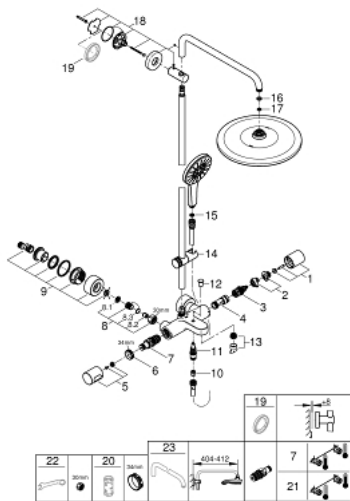

26 657 000 RAINSHOWER SMARTACTIVE 310 SHOWER SYSTEM WITH BATH THERMOSTAT FOR WALL MOUNTING

SPARE PARTS, avgust 2018 – marec 2021

- 1: Aquadimmer handle (Spare part-nr. 47804000)
- 2: Stop (Spare part-nr. 47723000)
- 3: Aquadimmer (Spare part-nr. 12433000)
- 4: Water flow (Spare part-nr. 47751000)
- 5: Temperature scale handle (Spare part-nr. 47811000)
- 6: Fitting ring (Spare part-nr. 47743000)
- 7: Thermostatic compact cartridge 1/2" (Spare part-nr. 47439000)
- 8: Non-return valve (Spare part-nr. 47189000)
- 8.1: Dirt strainer (Spare part-nr. 0726400M)
- 8.2: Non-return valve (Spare part-nr. 08565000)
- 8.3: O-ring $\varnothing 17 \times \varnothing 2$ (Spare part-nr. 0305500M)
- 9: S-union (Spare part-nr. 12693000)
- 10: Non-return valve (Spare part-nr. 08565000)
- 11: Diverter (Spare part-nr. 65655000)
- 12: Diverter knob (Spare part-nr. 65648000)
- 13: Mousseur (Spare part-nr. 13926000)
- 14: Glide element (Spare part-nr. 48424000)
- 15: Dirt strainer (Spare part-nr. 0700200M)
- 16: Fibre seal $\varnothing 18,5 \times \varnothing 12 \times 2$ (Spare part-nr. 0138900M)
- 17: Dirt strainer (Spare part-nr. 48007000)
- 18: Shower rail holder (Spare part-nr. 48279000)
- 19: Compensation disc (Spare part-nr. 27180000)*
- 20: Socket spanner (Spare part-nr. 19332000)*
- 21: GROHE TurboStat cartridge 1/2" (Spare part-nr. 47175000)*
- 22: Special spanner (Spare part-nr. 19377000)*
- 23: Shower arm for shower systems (Spare part-nr. 14047000)*

* Optional accessories