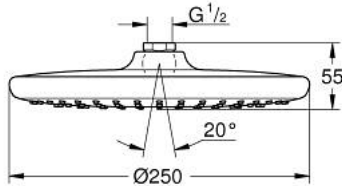

26 662 000 TEMPESTA 250 HEAD SHOWER 1 SPRAY

PRODUCT DESCRIPTION

- Colour: chrome
- spray pattern: Rain
- maximum flow rate (at 3 bar): 8.5 l/min
- Ø 250 mm
- fully chrome plated surfaces
- ball joint with turning angle $\pm 10^\circ$
- connection thread 1/2"
- GROHE EcoJoy - Less water, perfect flow
- GROHE DreamSpray - perfect spray pattern
- GROHE LongLife finish
- GROHE SpeedClean - effortless limescale removal
- Inner WaterGuide - inner insulation for surface protection
- suitable for instantaneous heater
- professional edition

26 662 000 TEMPESTA 250 HEAD SHOWER 1 SPRAY

SPARE PARTS, februar 2019 – now

1: Fibre seal Ø 18,5 x Ø 12 x 2 (Spare part-nr. 0138900M)

2: Dirt strainer (Spare part-nr. 48007000)