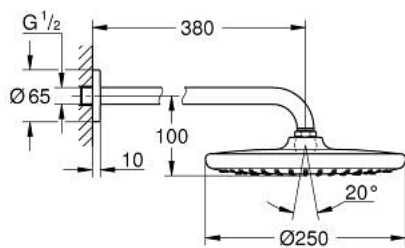

## 26 663 000 TEMPESTA 250 HEAD SHOWER SET 380 MM, 1 SPRAY

### PRODUCT DESCRIPTION

- Colour: chrome
- consisting of:
  - head shower Tempesta 250 (26 662)
  - spray pattern: Rain
  - fully chrome plated surfaces
  - shower arm 380 mm (28 361)
- GROHE EcoJoy - Less water, perfect flow
- GROHE DreamSpray - perfect spray pattern
- GROHE LongLife finish
- GROHE SpeedClean - effortless limescale removal
- Inner WaterGuide - inner insulation for surface protection
- suitable for instantaneous heater
- professional edition

26 663 000 **TEMPESTA 250 HEAD SHOWER SET 380 MM, 1 SPRAY**

**SPARE PARTS**, februar 2019 – now

1: Fibre seal Ø 18,5 x Ø 12 x 2 (Spare part-nr. 0138900M)

2: Dirt strainer (Spare part-nr. 48007000)

3: Escutcheon (Spare part-nr. 11741000)