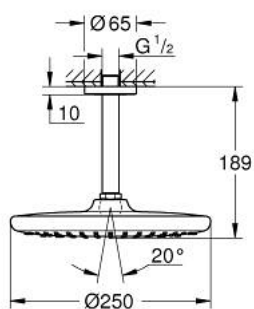

26 664 000 TEMPESTA 250 HEAD SHOWER SET CEILING 142 MM, 1 SPRAY

PRODUCT DESCRIPTION

- Colour: chrome
- consisting of:
 - head shower Tempesta 250 (26 662)
 - spray pattern: Rain
 - fully chrome plated surfaces
 - shower arm ceiling 142 mm (28 724)
- GROHE EcoJoy - Less water, perfect flow
- GROHE DreamSpray - perfect spray pattern
- GROHE LongLife finish
- GROHE SpeedClean - effortless limescale removal
- Inner WaterGuide - inner insulation for surface protection
- suitable for instantaneous heater
- professional edition

26 664 000 **TEMPESTA 250 HEAD SHOWER SET CEILING 142 MM, 1 SPRAY**

SPARE PARTS, februar 2019 – now

- 1: Fibre seal Ø 18,5 x Ø 12 x 2 (Spare part-nr. 0138900M)
- 2: Dirt strainer (Spare part-nr. 48007000)
- 3: Escutcheon (Spare part-nr. 11741000)