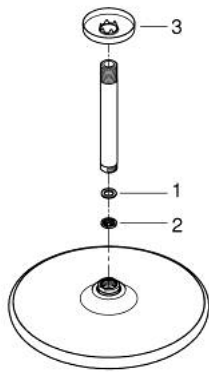

26 664 000 TEMPESTA 250 HEAD SHOWER SET CEILING 142 MM, 1 SPRAY

PRODUCT DESCRIPTION

- Colour: chrome
- consisting of:
 - head shower Tempesta 250 (26 662)
 - spray pattern: Rain
 - fully chrome plated surfaces
 - shower arm ceiling 142 mm (28 724)
- GROHE EcoJoy - Less water, perfect flow
- GROHE DreamSpray - perfect spray pattern
- GROHE LongLife finish
- GROHE SpeedClean - effortless limescale removal
- Inner WaterGuide - inner insulation for surface protection
- suitable for instantaneous heater
- professional edition

26 664 000 **TEMPESTA 250 HEAD SHOWER SET CEILING 142 MM, 1 SPRAY**

SPARE PARTS, februar 2019 – now

- 1: Fibre seal Ø 18,5 x Ø 12 x 2 (Spare part-nr. 0138900M)
- 2: Dirt strainer (Spare part-nr. 48007000)
- 3: Escutcheon (Spare part-nr. 11741000)