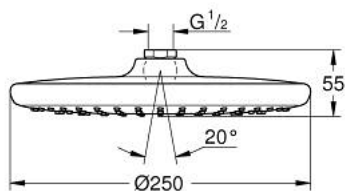

26 666 000 TEMPESTA 250 HEAD SHOWER 1 SPRAY

PRODUCT DESCRIPTION

- Colour: chrome
- spray pattern: Rain
- maximum flow rate (at 3 bar): 8.5 l/min
- Ø 250 mm
- head shower with white rear cover
- ball joint with turning angle $\pm 10^\circ$
- connection thread 1/2"
- GROHE EcoJoy - Less water, perfect flow
- GROHE DreamSpray - perfect spray pattern
- GROHE LongLife finish
- GROHE SpeedClean - effortless limescale removal
- Inner WaterGuide - inner insulation for surface protection
- suitable for instantaneous heater
- min. recommended pressure 1.0 bar
- professional edition

26 666 000 TEMPESTA 250 HEAD SHOWER 1 SPRAY

SPARE PARTS, februar 2019 – now

1: Fibre seal Ø 18,5 x Ø 12 x 2 (Spare part-nr. 0138900M)

2: Dirt strainer (Spare part-nr. 48007000)