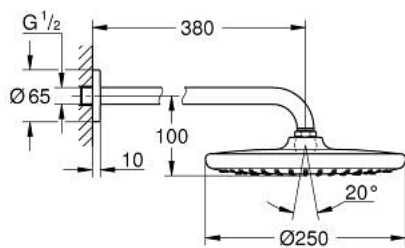

26 668 000 TEMPESTA 250 HEAD SHOWER SET 380 MM, 1 SPRAY

PRODUCT DESCRIPTION

- Colour: chrome
- consisting of:
 - head shower Tempesta 250 (26 666)
 - spray pattern: Rain
 - maximum flow rate (at 3 bar): 8.3 l/min
 - head shower with white rear cover
- shower arm 380 mm (28 361)
- GROHE EcoJoy - Less water, perfect flow
- GROHE DreamSpray - perfect spray pattern
- GROHE LongLife finish
- GROHE SpeedClean - effortless limescale removal
- Inner WaterGuide - inner insulation for surface protection
- suitable for instantaneous heater
- professional edition

26 668 000 **TEMPESTA 250 HEAD SHOWER SET 380 MM, 1 SPRAY**

SPARE PARTS, februar 2019 – now

1: Fibre seal Ø 18,5 x Ø 12 x 2 (Spare part-nr. 0138900M)

2: Dirt strainer (Spare part-nr. 48007000)

3: Escutcheon (Spare part-nr. 11741000)