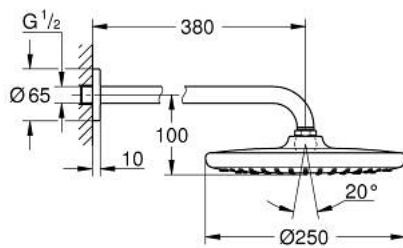

## 26 668 243 0 TEMPESTA 250 HEAD SHOWER SET 380 MM, 1 SPRAY

### PRODUCT DESCRIPTION

- Colour: Matte Black
- consisting of:
  - head shower Tempesta 250
  - spray pattern: Rain
  - maximum flow rate (at 3 bar): 8.3 l/min
  - head shower with rear cover in matching colour
- shower arm 380 mm
- GROHE EcoJoy - Less water, perfect flow
- GROHE DreamSpray - perfect spray pattern
- GROHE SpeedClean - effortless limescale removal
- Inner WaterGuide - inner insulation for surface protection
- suitable for instantaneous heater
- professional edition

26 668 243 0 **TEMPESTA 250 HEAD SHOWER SET 380 MM, 1 SPRAY**

**SPARE PARTS**, februar 2023 – now

1: Fibre seal Ø 18,5 x Ø 12 x 2 (Spare part-nr. 0138900M)

2: Dirt strainer (Spare part-nr. 48007000)

3: escutcheon (Spare part-nr. 117412430)