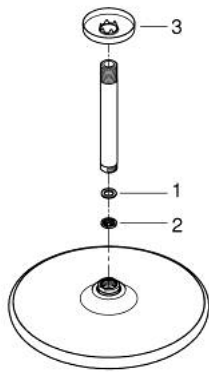

## 26 669 000 TEMPESTA 250 HEAD SHOWER SET CEILING 142 MM, 1 SPRAY

### PRODUCT DESCRIPTION

- Colour: chrome
- consisting of:
  - head shower Tempesta 250 (26 666)
  - spray pattern: Rain
  - maximum flow rate (at 3 bar): 8.3 l/min
  - head shower with white rear cover
  - shower arm ceiling 142 mm (28 724)
  - GROHE EcoJoy - Less water, perfect flow
  - GROHE DreamSpray - perfect spray pattern
  - GROHE LongLife finish
  - GROHE SpeedClean - effortless limescale removal
  - Inner WaterGuide - inner insulation for surface protection
  - suitable for instantaneous heater
- professional edition

26 669 000 **TEMPESTA 250 HEAD SHOWER SET CEILING 142 MM, 1 SPRAY**

**SPARE PARTS**, februar 2019 – now

- 1: Fibre seal Ø 18,5 x Ø 12 x 2 (Spare part-nr. 0138900M)
- 2: Dirt strainer (Spare part-nr. 48007000)
- 3: Escutcheon (Spare part-nr. 11741000)