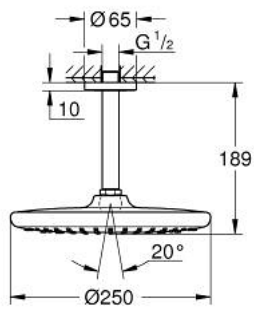

## 26 669 000 TEMPESTA 250 HEAD SHOWER SET CEILING 142 MM, 1 SPRAY

### PRODUCT DESCRIPTION

- Colour: chrome
- consisting of:
  - head shower Tempesta 250 (26 666)
  - spray pattern: Rain
  - maximum flow rate (at 3 bar): 8.3 l/min
  - head shower with white rear cover
  - shower arm ceiling 142 mm (28 724)
  - GROHE EcoJoy - Less water, perfect flow
  - GROHE DreamSpray - perfect spray pattern
  - GROHE LongLife finish
  - GROHE SpeedClean - effortless limescale removal
  - Inner WaterGuide - inner insulation for surface protection
  - suitable for instantaneous heater
- professional edition

26 669 000 **TEMPESTA 250 HEAD SHOWER SET CEILING 142 MM, 1 SPRAY**

**SPARE PARTS**, februar 2019 – now

- 1: Fibre seal Ø 18,5 x Ø 12 x 2 (Spare part-nr. 0138900M)
- 2: Dirt strainer (Spare part-nr. 48007000)
- 3: Escutcheon (Spare part-nr. 11741000)