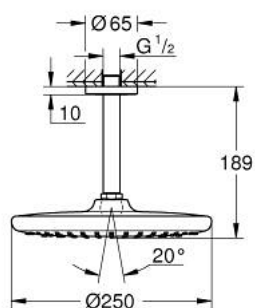

## 26 669 243 0 TEMPESTA 250 HEAD SHOWER SET CEILING 142 MM, 1 SPRAY

### PRODUCT DESCRIPTION

- Colour: Matte Black
- consisting of:
  - head shower Tempesta 250
  - spray pattern: Rain
  - maximum flow rate (at 3 bar): 8.3 l/min
  - head shower with rear cover in matching colour
  - shower arm ceiling 142 mm
  - GROHE DreamSpray - perfect spray pattern
  - GROHE SpeedClean - effortless limescale removal
  - Inner WaterGuide - inner insulation for surface protection
  - suitable for instantaneous heater
- professional edition

### SPARE PARTS, februar 2023 – now

- 1: Fibre seal Ø 18,5 x Ø 12 x 2 (Spare part-nr. 0138900M)
- 2: Dirt strainer (Spare part-nr. 48007000)
- 3: escutcheon (Spare part-nr. 117412430)