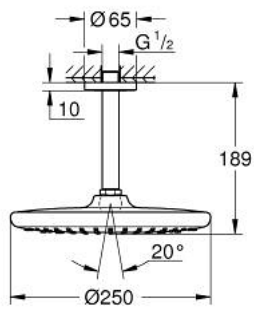

## 26 669 243 0 TEMPESTA 250 HEAD SHOWER SET CEILING 142 MM, 1 SPRAY

### PRODUCT DESCRIPTION

- Colour: Matte Black
- consisting of:
  - head shower Tempesta 250
  - spray pattern: Rain
  - maximum flow rate (at 3 bar): 8.3 l/min
  - head shower with rear cover in matching colour
  - shower arm ceiling 142 mm
  - GROHE EcoJoy - Less water, perfect flow
  - GROHE DreamSpray - perfect spray pattern
  - GROHE SpeedClean - effortless limescale removal
  - Inner WaterGuide - inner insulation for surface protection
  - suitable for instantaneous heater
  - professional edition

### SPARE PARTS, februar 2023 – now

- 1: Fibre seal Ø 18,5 x Ø 12 x 2 (Spare part-nr. 0138900M)
- 2: Dirt strainer (Spare part-nr. 48007000)
- 3: escutcheon (Spare part-nr. 117412430)