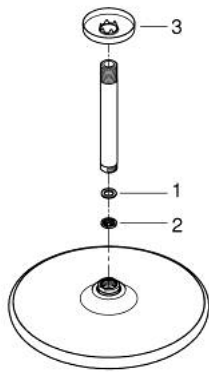

## 26 669 243 0 TEMPESTA 250 HEAD SHOWER SET CEILING 142 MM, 1 SPRAY

### PRODUCT DESCRIPTION

- Colour: Matte Black
- consisting of:
  - head shower Tempesta 250
  - spray pattern: Rain
  - maximum flow rate (at 3 bar): 8.3 l/min
  - head shower with rear cover in matching colour
  - shower arm ceiling 142 mm
  - GROHE EcoJoy - Less water, perfect flow
  - GROHE DreamSpray - perfect spray pattern
  - GROHE SpeedClean - effortless limescale removal
  - Inner WaterGuide - inner insulation for surface protection
  - suitable for instantaneous heater
  - professional edition

### SPARE PARTS, februar 2023 – now

- 1: Fibre seal Ø 18,5 x Ø 12 x 2 (Spare part-nr. 0138900M)
- 2: Dirt strainer (Spare part-nr. 48007000)
- 3: escutcheon (Spare part-nr. 117412430)