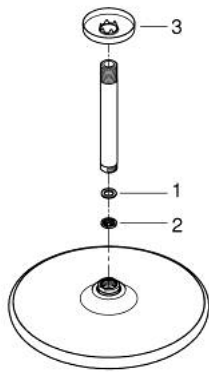

## 26 669 243 0 TEMPESTA 250 HEAD SHOWER SET CEILING 142 MM, 1 SPRAY

### PRODUCT DESCRIPTION

- Colour: Matte Black
- consisting of:
  - head shower Tempesta 250
  - spray pattern: Rain
  - maximum flow rate (at 3 bar): 8.3 l/min
  - head shower with rear cover in matching colour
  - shower arm ceiling 142 mm
  - GROHE DreamSpray - perfect spray pattern
  - GROHE SpeedClean - effortless limescale removal
  - Inner WaterGuide - inner insulation for surface protection
  - suitable for instantaneous heater
- professional edition

### SPARE PARTS, februar 2023 – now

- 1: Fibre seal Ø 18,5 x Ø 12 x 2 (Spare part-nr. 0138900M)
- 2: Dirt strainer (Spare part-nr. 48007000)
- 3: escutcheon (Spare part-nr. 117412430)