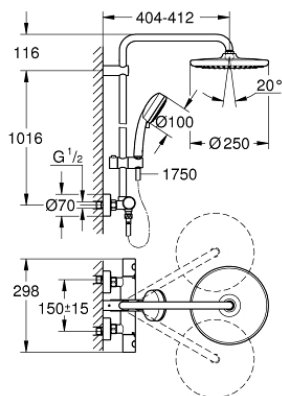

## 26 670 000 TEMPESTA COSMOPOLITAN SYSTEM 250 SHOWER SYSTEM WITH THERMOSTAT FOR WALL MOUNTING

### PRODUCT DESCRIPTION

- Colour: chrome
- consisting of:
  - horizontal swivable 390 mm shower arm
  - exposed thermostat with Aquadimmer function
  - allows change between:
    - head shower Tempesta 250 (26 666)
    - spray pattern: Rain
    - head shower with white rear cover
    - with ball joint, rotation angle  $\pm 10^\circ$
    - GROHE EcoJoy 9.5 l/min flow limiter
  - hand shower Tempesta Cosmopolitan 100 (27 571)
  - 2 spray patterns: Rain, Jet
  - GROHE EcoJoy 5.7 l/min flow limiter
  - adjustable in height with gliding element
  - Rotaflex TwistStop shower hose 1750 mm 1/2" x 1/2" (28 410)
  - GROHE EcoJoy - Less water, perfect flow
  - GROHE TurboStat - compact cartridge with wax thermoelement
  - GROHE SafeStop safety button at 38°C
  - GROHE SafeStop Plus optional temperature limiter at 43°C included
  - GROHE DreamSpray - perfect spray pattern
  - GROHE LongLife finish
  - GROHE SpeedClean - effortless limescale removal
  - Inner WaterGuide - inner insulation for surface protection
  - TwistStop - to prevent hose from twisting
  - suitable for instantaneous heaters from 18 kW/h
  - minimum flow rate 7 l/min
  - optional upgrade: GROHE EasyReach tray (26 362), sold separately
  - professional edition