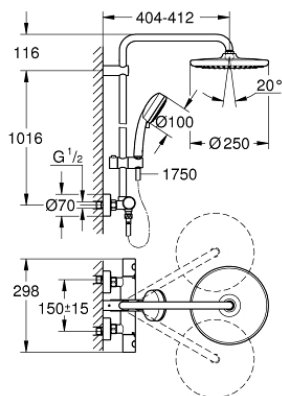

26 670 000 TEMPESTA COSMOPOLITAN SYSTEM 250 SHOWER SYSTEM WITH THERMOSTAT FOR WALL MOUNTING

PRODUCT DESCRIPTION

- Colour: chrome
- consisting of:
  - horizontal swivable 390 mm shower arm
  - exposed thermostat with Aquadimmer function
  - allows change between:
    - head shower Tempesta 250 (26 666)
    - spray pattern: Rain
    - head shower with white rear cover
    - with ball joint, rotation angle $\pm 10^\circ$
  - 9.5 l/min flow limiter
  - hand shower Tempesta Cosmopolitan 100 (27 571)
  - 2 spray patterns: Rain, Jet
  - 5.7 l/min flow limiter
  - adjustable in height with gliding element
  - Rotaflex TwistStop shower hose 1750 mm 1/2" x 1/2" (28 410)
  - GROHE EcoJoy - Less water, perfect flow
  - GROHE TurboStat - compact cartridge with wax thermoelement
  - GROHE SafeStop safety button at 38°C
  - GROHE SafeStop Plus optional temperature limiter at 43°C included
  - GROHE DreamSpray - perfect spray pattern
  - GROHE LongLife finish
  - GROHE SpeedClean - effortless limescale removal
  - Inner WaterGuide - inner insulation for surface protection
  - TwistStop - to prevent hose from twisting
  - suitable for instantaneous heaters from 18 kW/h
  - minimum flow rate 7 l/min
  - optional upgrade: GROHE EasyReach tray (26 362), sold separately
  - professional edition