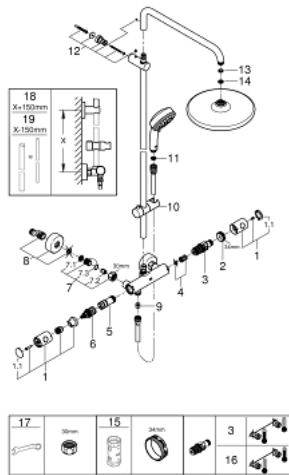

26 670 000 TEMPESTA COSMOPOLITAN SYSTEM 250 SHOWER SYSTEM WITH THERMOSTAT FOR WALL MOUNTING

SPARE PARTS, februar 2019 – now

- 1: Metal handle 1/2" (Spare part-nr. 47984000)
- 1.1: Cover cap (Spare part-nr. 6458500M)
- 2: Fitting ring (Spare part-nr. 47743000)
- 3: Thermostatic compact cartridge 1/2" (Spare part-nr. 47439000)
- 4: Buffer (Spare part-nr. 47398000)
- 5: Water flow (Spare part-nr. 47751000)
- 6: Aquadimmer (Spare part-nr. 12433000)
- 7: Non-return valve (Spare part-nr. 47189000)
- 7.1: Dirt strainer (Spare part-nr. 0726400M)
- 7.2: Non-return valve (Spare part-nr. 08565000)
- 7.3: O-ring $\varnothing 17 \times \varnothing 2$ (Spare part-nr. 0305500M)
- 8: S-union (Spare part-nr. 12662000)
- 9: Non-return valve (Spare part-nr. 08565000)
- 10: Glide element (Spare part-nr. 12140000)
- 11: Dirt strainer (Spare part-nr. 0700200M)
- 12: Shower rail holder (Spare part-nr. 48423000)
- 13: Fibre seal $\varnothing 18,5 \times \varnothing 12 \times 2$ (Spare part-nr. 0138900M)
- 14: Dirt strainer (Spare part-nr. 48007000)
- 15: Socket spanner (Spare part-nr. 19332000)*
- 16: GROHE TurboStat cartridge 1/2" (Spare part-nr. 47175000)*
- 17: Special spanner (Spare part-nr. 19377000)*
- 18: Shower system pipe for retrofitting (Spare part-nr. 48053000)*
- 19: Shower system pipe for retrofitting (Spare part-nr. 48054000)*