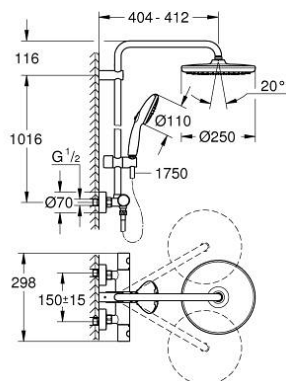

26 670 001 TEMPESTA SYSTEM 250 SHOWER SYSTEM WITH THERMOSTAT FOR WALL MOUNTING

PRODUCT DESCRIPTION

- Colour: chrome
- consisting of:
 - horizontal swivable 390 mm shower arm
 - exposed thermostat with Aquadimmer function
 - allows change between:
 - head shower Tempesta 250 (26 666)
 - spray pattern: Rain
 - maximum flow rate (at 3 bar): 7.3 l/min
 - head shower with white rear cover
 - with ball joint, rotation angle $\pm 10^\circ$
 - hand shower Tempesta 110 (27 597)
 - 2 spray patterns: Rain, Jet
 - maximum flow rate (at 3 bar): 5.6 l/min
 - adjustable in height with gliding element
 - Rotaflex TwistStop shower hose 1750 mm 1/2" x 1/2" (28 410)
 - maximum flow rate system (at 3 bar): 7.3 l/min
 - GROHE TurboStat - compact cartridge with wax thermoelement
 - GROHE SafeStop safety button at 38°C
 - GROHE SafeStop Plus optional temperature limiter at 43°C included
 - GROHE SmartSwitch - easily rotate the dial to enjoy your preferred spray option
 - GROHE DreamSpray - perfect spray pattern
 - ShockProof silicone ring prevents damages caused by shower falling
 - GROHE LongLife finish
 - GROHE SpeedClean - effortless limescale removal
 - Inner WaterGuide - inner insulation for surface protection
 - TwistStop - to prevent hose from twisting
 - suitable for instantaneous heaters from 18 kW/h
 - minimum flow rate 5 l/min
 - optional upgrade: GROHE EasyReach tray (26 362), sold separately
 - professional edition