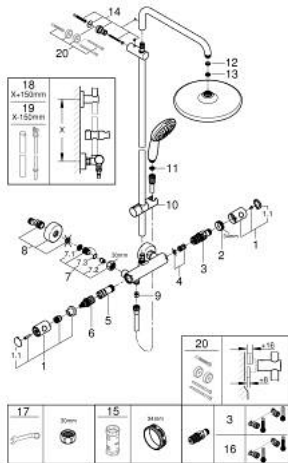

26 670 001 TEMPESTA SYSTEM 250 SHOWER SYSTEM WITH THERMOSTAT FOR WALL MOUNTING

SPARE PARTS, november 2021 – now

- 1: Metal handle 1/2" (Spare part-nr. 47984000)
- 1.1: Cover cap (Spare part-nr. 6458500M)
- 2: Fitting ring (Spare part-nr. 47743000)
- 3: Thermostatic compact cartridge 1/2" (Spare part-nr. 47439000)
- 4: Buffer (Spare part-nr. 47398000)
- 5: Water flow (Spare part-nr. 47751000)
- 6: Aquadimmer (Spare part-nr. 12433000)
- 7: Non-return valve (Spare part-nr. 47189000)
- 7.1: Dirt strainer (Spare part-nr. 0726400M)
- 7.2: Non-return valve (Spare part-nr. 08565000)
- 7.3: O-ring $\varnothing 17 \times \varnothing 2$ (Spare part-nr. 0305500M)
- 8: S-union (Spare part-nr. 12662000)
- 9: Non-return valve (Spare part-nr. 08565000)
- 10: Glide element (Spare part-nr. 48609000)
- 11: Dirt strainer (Spare part-nr. 0700200M)
- 12: Fibre seal $\varnothing 18,5 \times \varnothing 12 \times 2$ (Spare part-nr. 0138900M)
- 13: Dirt strainer (Spare part-nr. 48007000)
- 14: Shower rail holder (Spare part-nr. 48423000)
- 15: Socket spanner (Spare part-nr. 19332000)*
- 16: GROHE TurboStat cartridge 1/2" (Spare part-nr. 47175000)*
- 17: Special spanner (Spare part-nr. 19377000)*
- 18: Shower system pipe for retrofitting (Spare part-nr. 48514000)*
- 19: Shower system pipe for retrofitting (Spare part-nr. 48515000)*
- 20: Compensation disc (Spare part-nr. 26496000)*

* Optional accessories