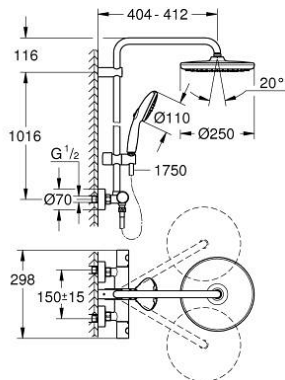

26 670 001 TEMPESTA SYSTEM 250 SHOWER SYSTEM WITH THERMOSTAT FOR WALL MOUNTING

PRODUCT DESCRIPTION

- Colour: chrome
- consisting of:
 - horizontal swivable 390 mm shower arm
 - exposed thermostat with Aquadimmer function
 - allows change between:
 - head shower Tempesta 250 (26 666)
 - spray pattern: Rain
 - maximum flow rate (at 3 bar): 7.3 l/min
 - head shower with white rear cover
 - with ball joint, rotation angle $\pm 10^\circ$
 - hand shower Tempesta 110 (27 597)
 - 2 spray patterns: Rain, Jet
 - maximum flow rate (at 3 bar): 5.6 l/min
 - adjustable in height with gliding element
 - Rotaflex TwistStop shower hose 1750 mm 1/2" x 1/2" (28 410)
 - maximum flow rate system (at 3 bar): 7.3 l/min
 - GROHE EcoJoy - Less water, perfect flow
 - GROHE TurboStat - compact cartridge with wax thermoelement
 - GROHE SafeStop safety button at 38°C
 - GROHE SafeStop Plus optional temperature limiter at 43°C included
 - GROHE SmartSwitch - easily rotate the dial to enjoy your preferred spray option
 - GROHE DreamSpray - perfect spray pattern
 - ShockProof silicone ring prevents damages caused by shower falling
 - GROHE LongLife finish
 - GROHE SpeedClean - effortless limescale removal
 - Inner WaterGuide - inner insulation for surface protection
 - TwistStop - to prevent hose from twisting
 - suitable for instantaneous heaters from 18 kW/h
 - minimum flow rate 5 l/min
 - optional upgrade: GROHE EasyReach tray (26 362), sold separately
 - professional edition