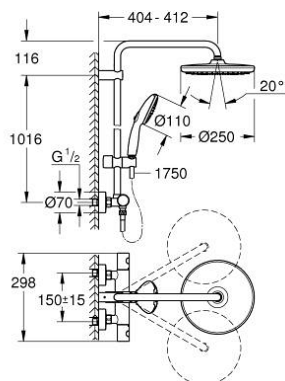

26 670 243 1 TEMPESTA SYSTEM 250 SHOWER SYSTEM WITH THERMOSTAT FOR WALL MOUNTING

PRODUCT DESCRIPTION

- Colour: Matte Black
- consisting of:
 - horizontal swivable 390 mm shower arm
 - exposed thermostat with Aquadimmer function
 - allows change between:
 - head shower Tempesta 250
 - spray pattern: Rain
 - maximum flow rate (at 3 bar): 7.3 l/min
 - head shower with black rear cover
 - with ball joint, rotation angle $\pm 10^\circ$
 - hand shower Tempesta 110
 - 2 spray patterns: Rain, Jet
 - maximum flow rate (at 3 bar): 5.6 l/min
 - adjustable in height with gliding element
 - shower hose 1750 mm 1/2" x 1/2" (28 388)
 - maximum flow rate system (at 3 bar): 7.3 l/min
 - GROHE TurboStat - compact cartridge with wax thermoelement
 - GROHE SafeStop safety button at 38°C
 - GROHE SafeStop Plus optional temperature limiter at 43°C included
 - GROHE SmartSwitch - easily rotate the dial to enjoy your preferred spray option
 - GROHE DreamSpray - perfect spray pattern
 - ShockProof silicone ring prevents damages caused by shower falling
 - GROHE SpeedClean - effortless limescale removal
 - Inner WaterGuide - inner insulation for surface protection
 - TwistStop - to prevent hose from twisting
 - suitable for instantaneous heaters from 18 kW/h
 - minimum flow rate 5 l/min
 - optional upgrade: GROHE EasyReach tray (26 362), sold separately
 - professional edition