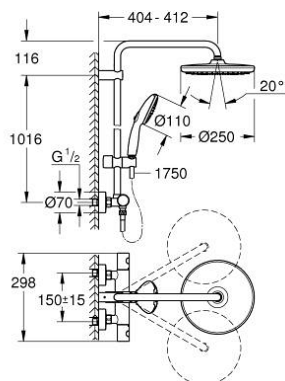

26 670 243 1 TEMPESTA SYSTEM 250 SHOWER SYSTEM WITH THERMOSTAT FOR WALL MOUNTING

PRODUCT DESCRIPTION

- Colour: Matte Black
- consisting of:
 - horizontal swivable 390 mm shower arm
 - exposed thermostat with Aquadimmer function
 - allows change between:
 - head shower Tempesta 250
 - spray pattern: Rain
 - maximum flow rate (at 3 bar): 7.3 l/min
 - head shower with black rear cover
 - with ball joint, rotation angle $\pm 10^\circ$
 - hand shower Tempesta 110
 - 2 spray patterns: Rain, Jet
 - maximum flow rate (at 3 bar): 5.6 l/min
 - adjustable in height with gliding element
 - shower hose 1750 mm 1/2" x 1/2" (28 388)
 - maximum flow rate system (at 3 bar): 7.3 l/min
 - GROHE EcoJoy - Less water, perfect flow
 - GROHE TurboStat - compact cartridge with wax thermoelement
 - GROHE SafeStop safety button at 38°C
 - GROHE SafeStop Plus optional temperature limiter at 43°C included
 - GROHE SmartSwitch - easily rotate the dial to enjoy your preferred spray option
 - GROHE DreamSpray - perfect spray pattern
 - ShockProof silicone ring prevents damages caused by shower falling
 - GROHE SpeedClean - effortless limescale removal
 - Inner WaterGuide - inner insulation for surface protection
 - TwistStop - to prevent hose from twisting
 - suitable for instantaneous heaters from 18 kW/h
 - minimum flow rate 5 l/min
 - optional upgrade: GROHE EasyReach tray (26 362), sold separately
 - professional edition