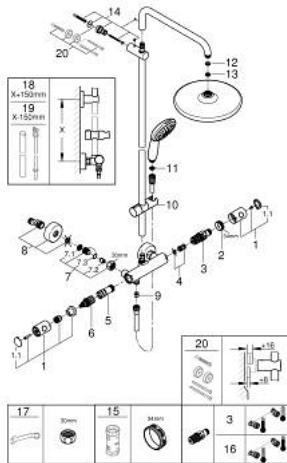

26 670 243 1 TEMPESTA SYSTEM 250 SHOWER SYSTEM WITH THERMOSTAT FOR WALL MOUNTING

SPARE PARTS, februar 2023 – now

1. 1: Metal handle 1/2" (Spare part-nr. 479842430)
   - 1.1: Cover cap (Spare part-nr. 64585243M)
   - 2: Fitting ring (Spare part-nr. 47743000)
   - 3: Thermostatic compact cartridge 1/2" (Spare part-nr. 47439000)
   - 4: Buffer (Spare part-nr. 47398000)
   - 5: Water flow (Spare part-nr. 47751000)
   - 6: Aquadimmer (Spare part-nr. 12433000)
   - 7: Non-return valve (Spare part-nr. 471892430)
   - 7.1: Dirt strainer (Spare part-nr. 0726400M)
   - 7.2: Non-return valve (Spare part-nr. 08565000)
   - 7.3: O-ring $\varnothing 17 \times \varnothing 2$ (Spare part-nr. 0305500M)
   - 8: S-union (Spare part-nr. 126622430)
   - 9: Non-return valve (Spare part-nr. 08565000)
   - 10: Glide element (Spare part-nr. 486092430)
   - 11: Dirt strainer (Spare part-nr. 0700200M)
   - 12: Fibre seal $\varnothing 18,5 \times \varnothing 12 \times 2$ (Spare part-nr. 0138900M)
   - 13: Dirt strainer (Spare part-nr. 48007000)
   - 14: Shower rail holder (Spare part-nr. 48423000)
   - 15: Socket spanner (Spare part-nr. 19332000)*
   - 16: GROHE TurboStat cartridge 1/2" (Spare part-nr. 47175000)*
   - 17: Special spanner (Spare part-nr. 19377000)*
2. Optional accessories