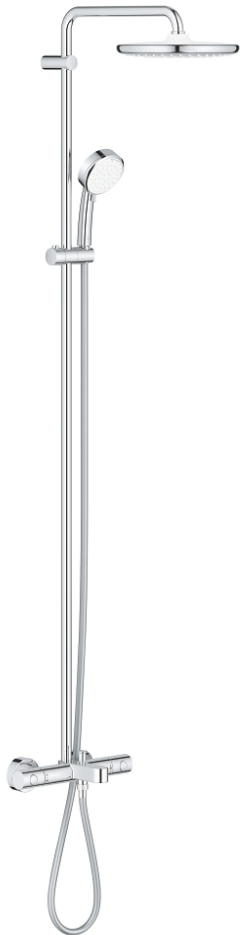

## 26 672 000 TEMPESTA COSMOPOLITAN SYSTEM 250 SHOWER SYSTEM WITH BATH THERMOSTAT FOR WALL MOUNTING

### PRODUCT DESCRIPTION

- Colour: chrome
- consisting of:
  - horizontal swivable 390 mm shower arm
  - exposed thermostat with Aquadimmer function
  - allows change between:
    - head shower Tempesta 250 (26 666)
    - spray pattern: Rain
    - head shower with white rear cover
    - with ball joint, rotation angle  $\pm 10^\circ$
  - 9.5 l/min flow limiter
  - bath inlet
  - separate diverter for hand shower
  - hand shower Tempesta Cosmopolitan 100 (27 571)
  - 2 spray patterns: Rain, Jet
  - 5.7 l/min flow limiter
  - adjustable in height with gliding element
  - Rotaflex TwistStop shower hose 1750 mm 1/2" x 1/2" (28 410)
  - GROHE EcoJoy - Less water, perfect flow
  - GROHE TurboStat - compact cartridge with wax thermoelement
  - GROHE SafeStop safety button at 38°C
  - GROHE SafeStop Plus optional temperature limiter at 43°C included
  - GROHE DreamSpray - perfect spray pattern
  - GROHE LongLife finish
  - GROHE SpeedClean - effortless limescale removal
  - Inner WaterGuide - inner insulation for surface protection
  - TwistStop - to prevent hose from twisting
  - suitable for instantaneous heaters from 18 kW/h
  - minimum flow rate 7 l/min
  - professional edition