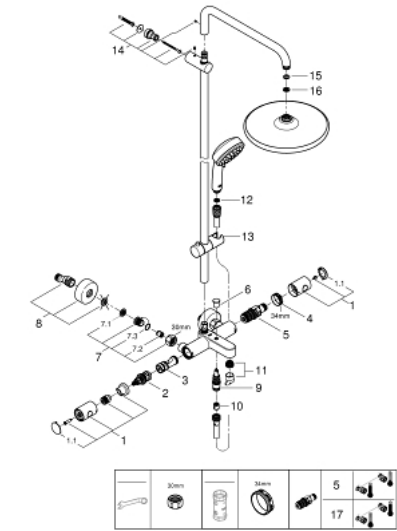

26 672 000 TEMPESTA COSMOPOLITAN SYSTEM 250 SHOWER SYSTEM WITH BATH THERMOSTAT FOR WALL MOUNTING

SPARE PARTS, februar 2019 – now

- 1: Metal handle 1/2" (Spare part-nr. 47984000)
- 1.1: Cover cap (Spare part-nr. 6458500M)
- 2: Aquadimmer (Spare part-nr. 47364000)
- 3: Water flow (Spare part-nr. 47887000)
- 4: Fitting ring (Spare part-nr. 47743000)
- 5: Thermostatic compact cartridge 1/2" (Spare part-nr. 47439000)
- 6: Diverter knob (Spare part-nr. 65648000)
- 7: Non-return valve (Spare part-nr. 47189000)
- 7.1: Dirt strainer (Spare part-nr. 0726400M)
- 7.2: Non-return valve (Spare part-nr. 08565000)
- 7.3: O-ring $\varnothing$ 17 x $\varnothing$ 2 (Spare part-nr. 0305500M)
- 8: S-union (Spare part-nr. 12662000)
- 9: Diverter (Spare part-nr. 65655000)
- 10: Non-return valve (Spare part-nr. 08565000)
- 11: Mousseur (Spare part-nr. 13926000)
- 12: Dirt strainer (Spare part-nr. 0700200M)
- 13: Glide element (Spare part-nr. 12140000)
- 14: Shower rail holder (Spare part-nr. 48423000)
- 15: Fibre seal $\varnothing$ 18,5 x $\varnothing$ 12 x 2 (Spare part-nr. 0138900M)
- 16: Dirt strainer (Spare part-nr. 48007000)
- 17: GROHE TurboStat cartridge 1/2" (Spare part-nr. 47175000)*
- 18: Socket spanner (Spare part-nr. 19332000)*
- 19: Special spanner (Spare part-nr. 19377000)*

* Optional accessories