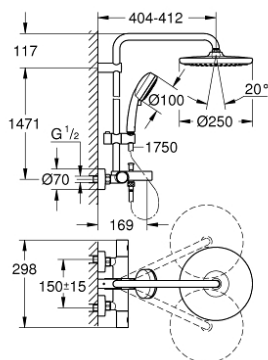

### PRODUCT DESCRIPTION

- Colour: chrome
- consisting of:
  - horizontal swivable 390 mm shower arm
  - exposed thermostat with Aquadimmer function
  - allows change between:
    - head shower Tempesta 250 (26 666)
    - spray pattern: Rain
    - head shower with white rear cover
    - with ball joint, rotation angle  $\pm 10^\circ$
  - 9.5 l/min flow limiter
  - bath inlet
  - separate diverter for hand shower
  - hand shower Tempesta Cosmopolitan 100 (27 571)
  - 2 spray patterns: Rain, Jet
  - 5.7 l/min flow limiter
  - adjustable in height with gliding element
  - Rotaflex TwistStop shower hose 1750 mm 1/2" x 1/2" (28 410)
  - GROHE EcoJoy - Less water, perfect flow
  - GROHE TurboStat - compact cartridge with wax thermoelement
  - GROHE SafeStop safety button at 38°C
  - GROHE SafeStop Plus optional temperature limiter at 43°C included
  - GROHE DreamSpray - perfect spray pattern
  - GROHE LongLife finish
  - GROHE SpeedClean - effortless limescale removal
  - Inner WaterGuide - inner insulation for surface protection
  - TwistStop - to prevent hose from twisting
  - suitable for instantaneous heaters from 18 kW/h
  - minimum flow rate 7 l/min
  - professional edition