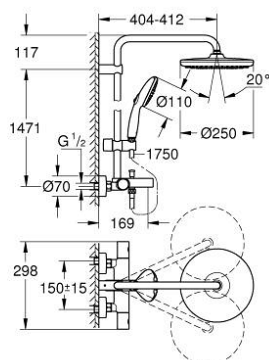

26 672 001 TEMPESTA SYSTEM 250 SHOWER SYSTEM WITH BATH THERMOSTAT FOR WALL MOUNTING

PRODUCT DESCRIPTION

- Colour: chrome
- consisting of:
 - horizontal swivable 390 mm shower arm
 - exposed thermostat with Aquadimmer function
 - allows change between:
 - head shower Tempesta 250 (26 666)
 - spray pattern: Rain
 - maximum flow rate (at 3 bar): 7.3 l/min
 - head shower with white rear cover
 - with ball joint, rotation angle $\pm 10^\circ$
 - bath inlet
 - separate diverter for hand shower
 - hand shower Tempesta 110 (27 597)
 - 2 spray patterns: Rain, Jet
 - maximum flow rate (at 3 bar): 5.6 l/min
 - adjustable in height with gliding element
 - Rotaflex TwistStop shower hose 1750 mm 1/2" x 1/2" (28 410)
 - maximum flow rate system (at 3 bar): 7.3 l/min
 - GROHE TurboStat - compact cartridge with wax thermoelement
 - GROHE SafeStop safety button at 38°C
 - GROHE SafeStop Plus optional temperature limiter at 43°C included
 - GROHE SmartSwitch - easily rotate the dial to enjoy your preferred spray option
 - GROHE DreamSpray - perfect spray pattern
 - ShockProof silicone ring prevents damages caused by shower falling
 - GROHE LongLife finish
 - GROHE SpeedClean - effortless limescale removal
 - Inner WaterGuide - inner insulation for surface protection
 - TwistStop - to prevent hose from twisting
 - suitable for instantaneous heaters from 18 kW/h
 - minimum flow rate 5 l/min
 - professional edition