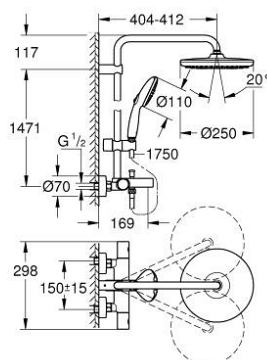

26 672 001 TEMPESTA SYSTEM 250 SHOWER SYSTEM WITH BATH THERMOSTAT FOR WALL MOUNTING

PRODUCT DESCRIPTION

- Colour: chrome
- consisting of:
 - horizontal swivable 390 mm shower arm
 - exposed thermostat with Aquadimmer function
 - allows change between:
 - head shower Tempesta 250 (26 666)
 - spray pattern: Rain
 - maximum flow rate (at 3 bar): 7.3 l/min
 - head shower with white rear cover
 - with ball joint, rotation angle $\pm 10^\circ$
 - bath inlet
 - separate diverter for hand shower
 - hand shower Tempesta 110 (27 597)
 - 2 spray patterns: Rain, Jet
 - maximum flow rate (at 3 bar): 5.6 l/min
 - adjustable in height with gliding element
 - Rotaflex TwistStop shower hose 1750 mm 1/2" x 1/2" (28 410)
 - maximum flow rate system (at 3 bar): 7.3 l/min (without bath inlet)
 - GROHE EcoJoy - Less water, perfect flow
 - GROHE TurboStat - compact cartridge with wax thermoelement
 - GROHE SafeStop safety button at 38°C
 - GROHE SafeStop Plus optional temperature limiter at 43°C included
 - GROHE SmartSwitch - easily rotate the dial to enjoy your preferred spray option
 - GROHE DreamSpray - perfect spray pattern
 - ShockProof silicone ring prevents damages caused by shower falling
 - GROHE LongLife finish
 - GROHE SpeedClean - effortless limescale removal
 - Inner WaterGuide - inner insulation for surface protection
 - TwistStop - to prevent hose from twisting
 - suitable for instantaneous heaters from 18 kW/h
 - minimum flow rate 5 l/min
 - professional edition