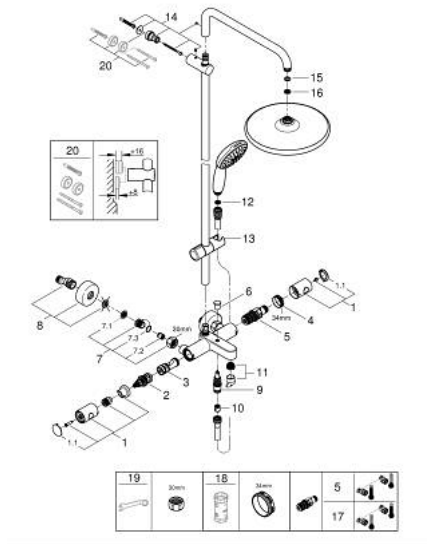

26 672 001 TEMPESTA SYSTEM 250 SHOWER SYSTEM WITH BATH THERMOSTAT FOR WALL MOUNTING

SPARE PARTS, november 2021 – now

- 1: Metal handle 1/2" (Spare part-nr. 47984000)
- 1.1: Cover cap (Spare part-nr. 6458500M)
- 2: Aquadimmer (Spare part-nr. 47364000)
- 3: Water flow (Spare part-nr. 47887000)
- 4: Fitting ring (Spare part-nr. 47743000)
- 5: Thermostatic compact cartridge 1/2" (Spare part-nr. 47439000)
- 6: Diverter knob (Spare part-nr. 65648000)
- 7: Non-return valve (Spare part-nr. 47189000)
- 7.1: Dirt strainer (Spare part-nr. 0726400M)
- 7.2: Non-return valve (Spare part-nr. 08565000)
- 7.3: O-ring $\varnothing$ 17 x $\varnothing$ 2 (Spare part-nr. 0305500M)
- 8: S-union (Spare part-nr. 12662000)
- 9: Diverter (Spare part-nr. 65655000)
- 10: Non-return valve (Spare part-nr. 08565000)
- 11: Mousseur (Spare part-nr. 13926000)
- 12: Dirt strainer (Spare part-nr. 0700200M)
- 13: Glide element (Spare part-nr. 48609000)
- 14: Shower rail holder (Spare part-nr. 48423000)
- 15: Fibre seal $\varnothing$ 18,5 x $\varnothing$ 12 x 2 (Spare part-nr. 0138900M)
- 16: Dirt strainer (Spare part-nr. 48007000)
- 17: GROHE TurboStat cartridge 1/2" (Spare part-nr. 47175000)*
- 18: Socket spanner (Spare part-nr. 19332000)*
- 19: Special spanner (Spare part-nr. 19377000)*
- 20: Compensation disc (Spare part-nr. 26496000)*

* Optional accessories