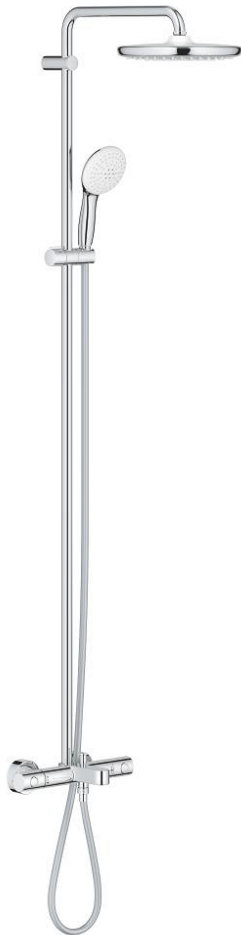

26 672 001 TEMPESTA SYSTEM 250 SHOWER SYSTEM WITH BATH THERMOSTAT FOR WALL MOUNTING

PRODUCT DESCRIPTION

- Colour: chrome
- consisting of:
 - horizontal swivable 390 mm shower arm
 - exposed thermostat with Aquadimmer function
 - allows change between:
 - head shower Tempesta 250 (26 666)
 - spray pattern: Rain
 - maximum flow rate (at 3 bar): 7.3 l/min
 - head shower with white rear cover
 - with ball joint, rotation angle $\pm 10^\circ$
 - bath inlet
 - separate diverter for hand shower
 - hand shower Tempesta 110 (27 597)
 - 2 spray patterns: Rain, Jet
 - maximum flow rate (at 3 bar): 5.6 l/min
 - adjustable in height with gliding element
 - Rotaflex TwistStop shower hose 1750 mm 1/2" x 1/2" (28 410)
 - maximum flow rate system (at 3 bar): 7.3 l/min (without bath inlet)
 - GROHE EcoJoy - Less water, perfect flow
 - GROHE TurboStat - compact cartridge with wax thermoelement
 - GROHE SafeStop safety button at 38°C
 - GROHE SafeStop Plus optional temperature limiter at 43°C included
 - GROHE SmartSwitch - easily rotate the dial to enjoy your preferred spray option
 - GROHE DreamSpray - perfect spray pattern
 - ShockProof silicone ring prevents damages caused by shower falling
 - GROHE LongLife finish
 - GROHE SpeedClean - effortless limescale removal
 - Inner WaterGuide - inner insulation for surface protection
 - TwistStop - to prevent hose from twisting
 - suitable for instantaneous heaters from 18 kW/h
 - minimum flow rate 5 l/min
 - professional edition