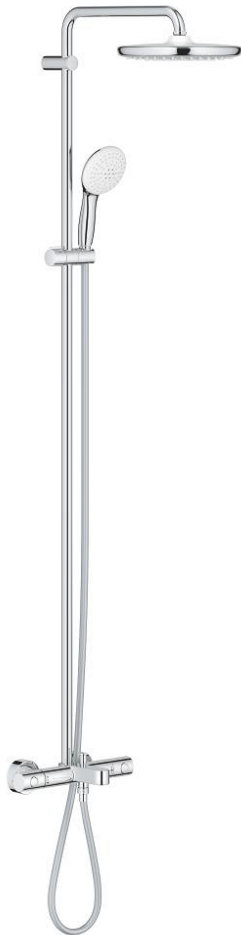

26 672 001 TEMPESTA SYSTEM 250 SHOWER SYSTEM WITH BATH THERMOSTAT FOR WALL MOUNTING

PRODUCT DESCRIPTION

- Colour: chrome
- consisting of:
 - horizontal swivable 390 mm shower arm
 - exposed thermostat with Aquadimmer function
 - allows change between:
 - head shower Tempesta 250 (26 666)
 - spray pattern: Rain
 - maximum flow rate (at 3 bar): 7.3 l/min
 - head shower with white rear cover
 - with ball joint, rotation angle $\pm 10^\circ$
 - bath inlet
 - separate diverter for hand shower
 - hand shower Tempesta 110 (27 597)
 - 2 spray patterns: Rain, Jet
 - maximum flow rate (at 3 bar): 5.6 l/min
 - adjustable in height with gliding element
 - Rotaflex TwistStop shower hose 1750 mm 1/2" x 1/2" (28 410)
 - maximum flow rate system (at 3 bar): 7.3 l/min
 - GROHE TurboStat - compact cartridge with wax thermoelement
 - GROHE SafeStop safety button at 38°C
 - GROHE SafeStop Plus optional temperature limiter at 43°C included
 - GROHE SmartSwitch - easily rotate the dial to enjoy your preferred spray option
 - GROHE DreamSpray - perfect spray pattern
 - ShockProof silicone ring prevents damages caused by shower falling
 - GROHE LongLife finish
 - GROHE SpeedClean - effortless limescale removal
 - Inner WaterGuide - inner insulation for surface protection
 - TwistStop - to prevent hose from twisting
 - suitable for instantaneous heaters from 18 kW/h
 - minimum flow rate 5 l/min
 - professional edition