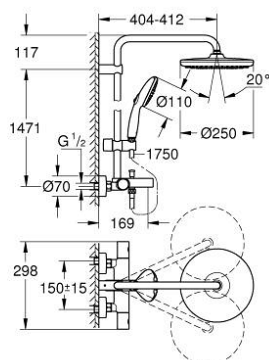

### PRODUCT DESCRIPTION

- Colour: Matte Black
- consisting of:
  - horizontal swivable 390 mm shower arm
  - exposed thermostat with Aquadimmer function
  - allows change between:
    - head shower Tempesta 250
    - spray pattern: Rain
    - maximum flow rate (at 3 bar): 7.3 l/min
    - head shower with black rear cover
    - with ball joint, rotation angle  $\pm 10^\circ$
  - bath inlet
  - separate diverter for hand shower
  - hand shower Tempesta 110
  - 2 spray patterns: Rain, Jet
  - maximum flow rate (at 3 bar): 5.6 l/min
  - adjustable in height with gliding element
  - shower hose 1750 mm 1/2" x 1/2" (28 388)
  - maximum flow rate system (at 3 bar): 7.3 l/min (without bath inlet)
  - GROHE EcoJoy - Less water, perfect flow
  - GROHE TurboStat - compact cartridge with wax thermoelement
  - GROHE SafeStop safety button at 38°C
  - GROHE SafeStop Plus optional temperature limiter at 43°C included
  - GROHE SmartSwitch - easily rotate the dial to enjoy your preferred spray option
  - GROHE DreamSpray - perfect spray pattern
  - ShockProof silicone ring prevents damages caused by shower falling
  - GROHE SpeedClean - effortless limescale removal
  - Inner WaterGuide - inner insulation for surface protection
  - TwistStop - to prevent hose from twisting
  - suitable for instantaneous heaters from 18 kW/h
  - minimum flow rate 5 l/min
  - professional edition