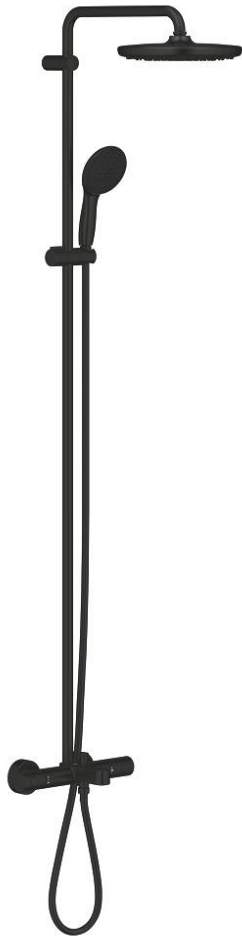

## 26 672 243 1 TEMPESTA SYSTEM 250 SHOWER SYSTEM WITH BATH THERMOSTAT FOR WALL MOUNTING

### PRODUCT DESCRIPTION

- Colour: Matte Black
- consisting of:
  - horizontal swivable 390 mm shower arm
  - exposed thermostat with Aquadimmer function
  - allows change between:
    - head shower Tempesta 250
    - spray pattern: Rain
    - maximum flow rate (at 3 bar): 7.3 l/min
    - head shower with black rear cover
    - with ball joint, rotation angle  $\pm 10^\circ$
  - bath inlet
  - separate diverter for hand shower
  - hand shower Tempesta 110
  - 2 spray patterns: Rain, Jet
  - maximum flow rate (at 3 bar): 5.6 l/min
  - adjustable in height with gliding element
  - shower hose 1750 mm 1/2" x 1/2" (28 388)
  - maximum flow rate system (at 3 bar): 7.3 l/min
  - GROHE TurboStat - compact cartridge with wax thermoelement
  - GROHE SafeStop safety button at 38°C
  - GROHE SafeStop Plus optional temperature limiter at 43°C included
  - GROHE SmartSwitch - easily rotate the dial to enjoy your preferred spray option
  - GROHE DreamSpray - perfect spray pattern
  - ShockProof silicone ring prevents damages caused by shower falling
  - GROHE SpeedClean - effortless limescale removal
  - Inner WaterGuide - inner insulation for surface protection
  - TwistStop - to prevent hose from twisting
  - suitable for instantaneous heaters from 18 kW/h
  - minimum flow rate 5 l/min
  - professional edition