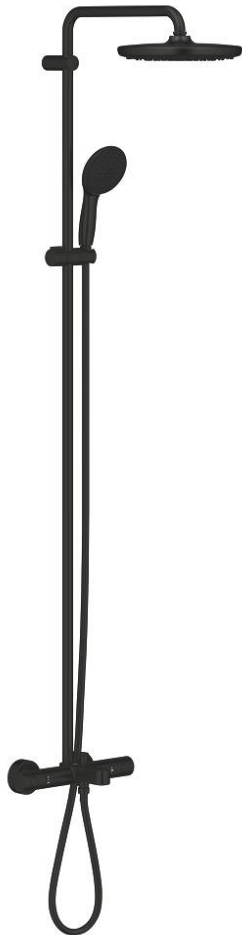

## 26 672 243 1 TEMPESTA SYSTEM 250 SHOWER SYSTEM WITH BATH THERMOSTAT FOR WALL MOUNTING

### PRODUCT DESCRIPTION

- Colour: Matte Black
- consisting of:
  - horizontal swivable 390 mm shower arm
  - exposed thermostat with Aquadimmer function
  - allows change between:
    - head shower Tempesta 250
    - spray pattern: Rain
    - maximum flow rate (at 3 bar): 7.3 l/min
    - head shower with black rear cover
    - with ball joint, rotation angle  $\pm 10^\circ$
  - bath inlet
  - separate diverter for hand shower
  - hand shower Tempesta 110
  - 2 spray patterns: Rain, Jet
  - maximum flow rate (at 3 bar): 5.6 l/min
  - adjustable in height with gliding element
  - shower hose 1750 mm 1/2" x 1/2" (28 388)
  - maximum flow rate system (at 3 bar): 7.3 l/min (without bath inlet)
  - GROHE EcoJoy - Less water, perfect flow
  - GROHE TurboStat - compact cartridge with wax thermoelement
  - GROHE SafeStop safety button at 38°C
  - GROHE SafeStop Plus optional temperature limiter at 43°C included
  - GROHE SmartSwitch - easily rotate the dial to enjoy your preferred spray option
  - GROHE DreamSpray - perfect spray pattern
  - ShockProof silicone ring prevents damages caused by shower falling
  - GROHE SpeedClean - effortless limescale removal
  - Inner WaterGuide - inner insulation for surface protection
  - TwistStop - to prevent hose from twisting
  - suitable for instantaneous heaters from 18 kW/h
  - minimum flow rate 5 l/min
  - professional edition