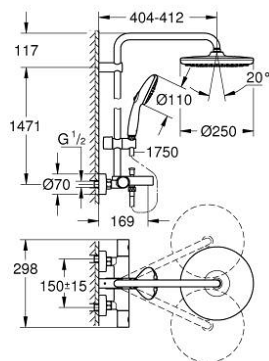

### PRODUCT DESCRIPTION

- Colour: Matte Black
- consisting of:
  - horizontal swivable 390 mm shower arm
  - exposed thermostat with Aquadimmer function
  - allows change between:
    - head shower Tempesta 250
    - spray pattern: Rain
    - maximum flow rate (at 3 bar): 7.3 l/min
    - head shower with black rear cover
    - with ball joint, rotation angle  $\pm 10^\circ$
  - bath inlet
  - separate diverter for hand shower
  - hand shower Tempesta 110
  - 2 spray patterns: Rain, Jet
  - maximum flow rate (at 3 bar): 5.6 l/min
  - adjustable in height with gliding element
  - shower hose 1750 mm 1/2" x 1/2" (28 388)
  - maximum flow rate system (at 3 bar): 7.3 l/min
  - GROHE TurboStat - compact cartridge with wax thermoelement
  - GROHE SafeStop safety button at 38°C
  - GROHE SafeStop Plus optional temperature limiter at 43°C included
  - GROHE SmartSwitch - easily rotate the dial to enjoy your preferred spray option
  - GROHE DreamSpray - perfect spray pattern
  - ShockProof silicone ring prevents damages caused by shower falling
  - GROHE SpeedClean - effortless limescale removal
  - Inner WaterGuide - inner insulation for surface protection
  - TwistStop - to prevent hose from twisting
  - suitable for instantaneous heaters from 18 kW/h
  - minimum flow rate 5 l/min
  - professional edition