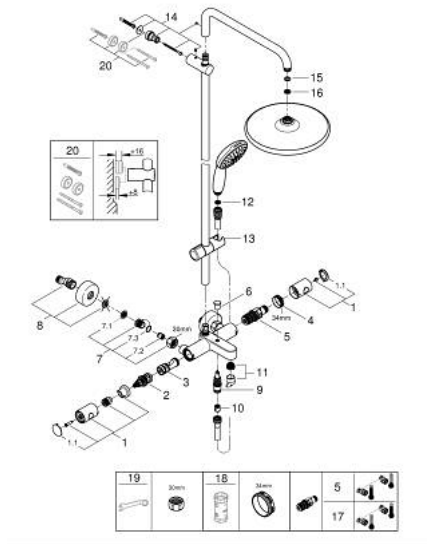

26 672 243 1 TEMPESTA SYSTEM 250 SHOWER SYSTEM WITH BATH THERMOSTAT FOR WALL MOUNTING

SPARE PARTS, februar 2023 – now

- 1: Metal handle 1/2" (Spare part-nr. 479842430)
- 1.1: Cover cap (Spare part-nr. 64585243M)
- 2: Aquadimmer (Spare part-nr. 47364000)
- 3: Water flow (Spare part-nr. 47887000)
- 4: Fitting ring (Spare part-nr. 47743000)
- 5: Thermostatic compact cartridge 1/2" (Spare part-nr. 47439000)
- 6: Diverter knob (Spare part-nr. 656482430)
- 7: Non-return valve (Spare part-nr. 471892430)
- 7.1: Dirt strainer (Spare part-nr. 0726400M)
- 7.2: Non-return valve (Spare part-nr. 08565000)
- 7.3: O-ring $\varnothing$ 17 x $\varnothing$ 2 (Spare part-nr. 0305500M)
- 8: S-union (Spare part-nr. 126622430)
- 9: Diverter (Spare part-nr. 656552430)
- 10: Non-return valve (Spare part-nr. 08565000)
- 11: Mousseur (Spare part-nr. 13926000)
- 12: Dirt strainer (Spare part-nr. 0700200M)
- 13: Glide element (Spare part-nr. 486092430)
- 14: Shower rail holder (Spare part-nr. 48423000)
- 15: Fibre seal $\varnothing$ 18,5 x $\varnothing$ 12 x 2 (Spare part-nr. 0138900M)
- 16: Dirt strainer (Spare part-nr. 48007000)
- 17: GROHE TurboStat cartridge 1/2" (Spare part-nr. 47175000)*
- 18: Socket spanner (Spare part-nr. 19332000)*
- 19: Special spanner (Spare part-nr. 19377000)*
- 20: Compensation disc (Spare part-nr. 26496000)*

* Optional accessories