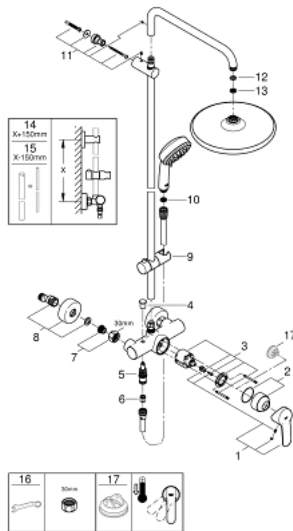

26 673 000 TEMPESTA COSMOPOLITAN SYSTEM 250 SHOWER SYSTEM WITH SINGLE LEVER MIXER FOR WALL MOUNTING

SPARE PARTS, februar 2019 – now

- 1: Lever (Spare part-nr. 46726000)
- 2: Cap (Spare part-nr. 46025000)
- 3: Cartridge (Spare part-nr. 46048000)
- 4: Diverter knob (Spare part-nr. 65648000)
- 5: Diverter (Spare part-nr. 65655000)
- 6: Non-return valve (Spare part-nr. 08565000)
- 7: Screw connection 1/2" (Spare part-nr. 45044000)
- 8: S-union (Spare part-nr. 12662000)
- 9: Glide element (Spare part-nr. 12140000)
- 10: Dirt strainer (Spare part-nr. 0700200M)
- 11: Shower rail holder (Spare part-nr. 48423000)
- 12: Fibre seal $\varnothing 18,5 \times \varnothing 12 \times 2$ (Spare part-nr. 0138900M)
- 13: Dirt strainer (Spare part-nr. 48007000)
- 14: Shower system pipe for retrofitting (Spare part-nr. 48053000)*
- 15: Shower system pipe for retrofitting (Spare part-nr. 48054000)*
- 16: Special spanner (Spare part-nr. 19377000)*
- 17: Temperature limiter (Spare part-nr. 46375000)*