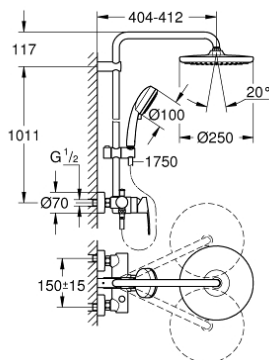

26 673 000 TEMPESTA COSMOPOLITAN SYSTEM 250 SHOWER SYSTEM WITH SINGLE LEVER MIXER FOR WALL MOUNTING

SPARE PARTS, februar 2019 – now

- 1: Lever (Spare part-nr. 46726000)
- 2: Cap (Spare part-nr. 46025000)
- 3: Cartridge (Spare part-nr. 46048000)
- 4: Diverter knob (Spare part-nr. 65648000)
- 5: Diverter (Spare part-nr. 65655000)
- 6: Non-return valve (Spare part-nr. 08565000)
- 7: Screw connection 1/2" (Spare part-nr. 45044000)
- 8: S-union (Spare part-nr. 12662000)
- 9: Glide element (Spare part-nr. 12140000)
- 10: Dirt strainer (Spare part-nr. 0700200M)
- 11: Shower rail holder (Spare part-nr. 48423000)
- 12: Fibre seal $\varnothing 18,5 \times \varnothing 12 \times 2$ (Spare part-nr. 0138900M)
- 13: Dirt strainer (Spare part-nr. 48007000)
- 14: Shower system pipe for retrofitting (Spare part-nr. 48053000)*
- 15: Shower system pipe for retrofitting (Spare part-nr. 48054000)*
- 16: Special spanner (Spare part-nr. 19377000)*
- 17: Temperature limiter (Spare part-nr. 46375000)*