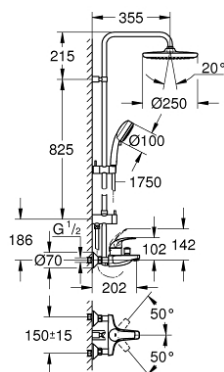

26 674 000 TEMPESTA COSMOPOLITAN SYSTEM 250 SHOWER SYSTEM WITH SINGLE LEVER BATH MIXER FOR WALL MOUNTING

PRODUCT DESCRIPTION

- Colour: chrome
- with short shower rail for installation in showers
- consisting of:
  - horizontal 355 mm shower arm
  - exposed single-lever bath mixer with diverter handle
  - allows change between:
    - head shower Tempesta 250 (26 666)
    - spray pattern: Rain
    - head shower with white rear cover
    - with ball joint, rotation angle $\pm 10^\circ$
  - 9.5 l/min flow limiter
  - bath inlet
  - separate diverter for hand shower
  - hand shower Tempesta Cosmopolitan 100 (27 575)
  - spray patterns: GROHE Rain O², Rain, Massage, Jet
  - 9.5 l/min flow limiter
  - adjustable in height with gliding element
  - Rotaflex TwistStop shower hose 1750 mm 1/2" x 1/2" (28 410)
  - GROHE EcoJoy - Less water, perfect flow
  - GROHE SilkMove 46 mm ceramic cartridge
  - GROHE DreamSpray - perfect spray pattern
  - GROHE LongLife finish
  - GROHE SpeedClean - effortless limescale removal
  - Inner WaterGuide - inner insulation for surface protection
  - TwistStop - to prevent hose from twisting
  - suitable for instantaneous heaters from 18 kW/h
  - minimum flow rate 5 l/min
  - min. recommended pressure 1.0 bar
  - professional edition