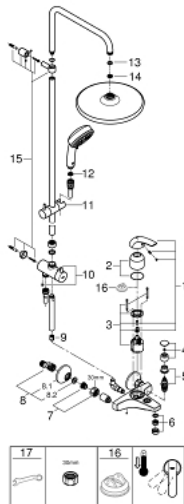

26 674 000 TEMPESTA COSMOPOLITAN SYSTEM 250 SHOWER SYSTEM WITH SINGLE LEVER BATH MIXER FOR WALL MOUNTING

SPARE PARTS, februar 2019 – now

- 1: Lever (Spare part-nr. 46700000)
- 2: Cap (Spare part-nr. 46578000)
- 3: Cartridge (Spare part-nr. 46048000)
- 4: Diverter knob (Spare part-nr. 46571000)
- 5: Diverter (Spare part-nr. 08915000)
- 6: Mousseur (Spare part-nr. 13952000)
- 7: Screw connection 1/2" (Spare part-nr. 45044000)
- 8: S-union (Spare part-nr. 12075000)
- 8.1: Seal (Spare part-nr. 0138600M)
- 8.2: Escutcheon (Spare part-nr. 0221000M)
- 9: Non-return valve (Spare part-nr. 08565000)
- 10: Diverter (Spare part-nr. 46877000)
- 11: Glide element (Spare part-nr. 46876000)
- 12: Dirt strainer (Spare part-nr. 0700200M)
- 13: Fibre seal Ø 18,5 x Ø 12 x 2 (Spare part-nr. 0138900M)
- 14: Dirt strainer (Spare part-nr. 48007000)
- 15: Mounting set (Spare part-nr. 46878000)
- 16: Temperature limiter (Spare part-nr. 46375000)*
- 17: Special spanner (Spare part-nr. 19377000)*