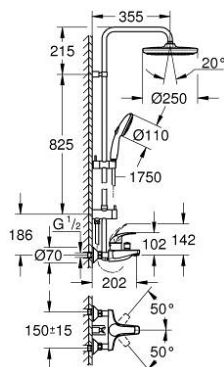

26 674 001 TEMPESTA SYSTEM 250 SHOWER SYSTEM WITH SINGLE LEVER BATH MIXER FOR WALL MOUNTING

PRODUCT DESCRIPTION (1/2)

- Colour: chrome
- with short shower rail for installation in showers
- consisting of:
 - horizontal 355 mm shower arm
 - exposed single-lever bath mixer with diverter handle
 - allows change between:
 - head shower Tempesta 250 (26 666)
 - spray pattern: Rain
 - maximum flow rate (at 3 bar): 8 l/min
 - head shower with white rear cover
 - with ball joint, rotation angle $\pm 10^\circ$
 - bath inlet
 - separate diverter for hand shower
 - hand shower Tempesta 110 (28 419)
 - 3 načina pršenja: Rain, Jet, Massage
 - maximum flow rate (at 3 bar): 8.3 l/min
 - adjustable in height with gliding element
 - Rotaflex TwistStop shower hose 1750 mm 1/2" x 1/2" (28 410)
 - maximum flow rate system (at 3 bar): 8.3 l/min (without bath inlet)
 - GROHE EcoJoy - Less water, perfect flow
 - GROHE SilkMove 46 mm ceramic cartridge
 - GROHE SmartSwitch - easily rotate the dial to enjoy your preferred spray option
 - GROHE DreamSpray - perfect spray pattern
 - ShockProof silicone ring prevents damages caused by shower falling
 - GROHE LongLife finish
 - GROHE SpeedClean - effortless limescale removal
 - Inner WaterGuide - inner insulation for surface protection
 - TwistStop - to prevent hose from twisting
 - suitable for instantaneous heaters from 18 kW/h
 - maximum flow rate (at 3 bar): 8.3 l/min
 - minimum flow rate 5 l/min
 - min. recommended pressure 1.0 bar

Pure Freude
an Wasser

**26 674 001 TEMPESTA SYSTEM 250 SHOWER SYSTEM WITH SINGLE LEVER BATH MIXER
FOR WALL MOUNTING**

PRODUCT DESCRIPTION (2/2)

- professional edition