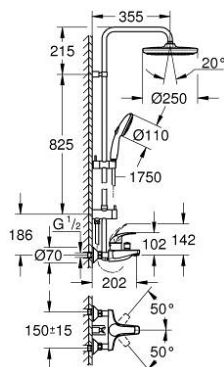

## 26 674 001 TEMPESTA SYSTEM 250 SHOWER SYSTEM WITH SINGLE LEVER BATH MIXER FOR WALL MOUNTING

### PRODUCT DESCRIPTION

- Colour: chrome
- with short shower rail for installation in showers
- consisting of:
  - horizontal 355 mm shower arm
  - exposed single-lever bath mixer with diverter handle
  - allows change between:
    - head shower Tempesta 250 (26 666)
    - spray pattern: Rain
    - maximum flow rate (at 3 bar): 8 l/min
    - head shower with white rear cover
    - with ball joint, rotation angle  $\pm 10^\circ$
  - bath inlet
  - separate diverter for hand shower
  - hand shower Tempesta 110 (28 419)
  - 3 načina pršenja: Rain, Jet, Massage
  - maximum flow rate (at 3 bar): 8.3 l/min
  - adjustable in height with gliding element
  - Rotaflex TwistStop shower hose 1750 mm 1/2" x 1/2" (28 410)
  - maximum flow rate system (at 3 bar): 8.3 l/min (without bath inlet)
  - GROHE SilkMove 46 mm ceramic cartridge
  - GROHE SmartSwitch - easily rotate the dial to enjoy your preferred spray option
  - GROHE DreamSpray - perfect spray pattern
  - ShockProof silicone ring prevents damages caused by shower falling
  - GROHE LongLife finish
  - GROHE SpeedClean - effortless limescale removal
  - Inner WaterGuide - inner insulation for surface protection
  - TwistStop - to prevent hose from twisting
  - suitable for instantaneous heaters from 18 kW/h
  - maximum flow rate (at 3 bar): 8.3 l/min
  - minimum flow rate 5 l/min
  - min. recommended pressure 1.0 bar
  - professional edition