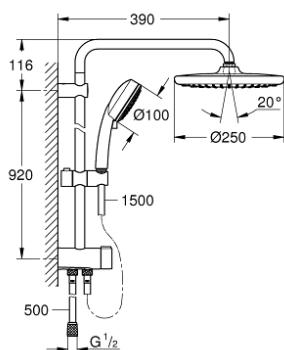

## 26 675 000 TEMPESTA COSMOPOLITAN SYSTEM 250 FLEX SHOWER SYSTEM WITH DIVERTER FOR WALL MOUNTING

### PRODUCT DESCRIPTION

- Colour: chrome
- consisting of:
  - horizontal 390 mm shower arm, adjustable before installation
  - diverter allows change between hand shower, head shower or head shower with reduced flow
  - head shower Tempesta 250 (26 666)
  - 2 spray patterns (via diverter): Rain, SmartRain
  - head shower with white rear cover
  - with ball joint, rotation angle  $\pm 10^\circ$
  - 9.5 l/min flow limiter
  - hand shower Tempesta Cosmopolitan 100 (27 575)
  - spray patterns: GROHE Rain O<sup>2</sup>, Rain, Massage, Jet
  - 9.5 l/min flow limiter
  - adjustable in height with gliding element
  - distance between diverter and upper bracket: 920 mm
  - Relaxaflex shower hose 1500 mm 1/2" x 1/2"
  - Relaxaflex shower hose 500 mm 1/2" x 1/2"
  - flexible installation: connection to faucet / wall union for water supply with 1/2" thread of the 500 mm shower hose
  - GROHE EcoJoy - Less water, perfect flow
  - GROHE DreamSpray - perfect spray pattern
  - GROHE LongLife finish
  - GROHE SpeedClean - effortless limescale removal
  - Inner WaterGuide - inner insulation for surface protection
  - suitable for instantaneous heaters from 18 kW/h
  - minimum flow rate 7 l/min
  - min. recommended pressure 1.0 bar
  - professional edition

### SPARE PARTS, februar 2019 – now

1: Dirt strainer (Spare part-nr. 0700200M)

2: Glide element (Spare part-nr. 12140000)

3: Diverter (Spare part-nr. 48338000)

4: Fibre seal  $\varnothing$  18,5 x  $\varnothing$  12 x 2 (Spare part-nr. 0138900M)