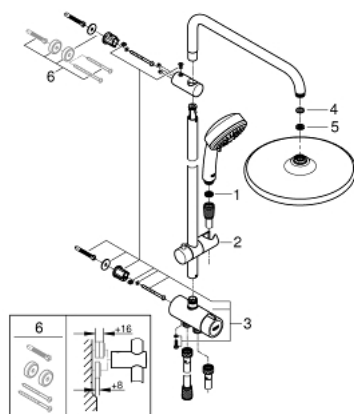

## 26 675 000 TEMPESTA COSMOPOLITAN SYSTEM 250 FLEX SHOWER SYSTEM WITH DIVERTER FOR WALL MOUNTING

### PRODUCT DESCRIPTION

- Colour: chrome
- consisting of:
  - horizontal 390 mm shower arm, adjustable before installation
  - change by diverter between hand shower, head shower or head shower
- Eco setting
- head shower Tempesta 250 (26 666)
- 2 spray patterns (via diverter): Rain, SmartRain
- head shower with white rear cover
- with ball joint, rotation angle  $\pm 10^\circ$
- GROHE EcoJoy 9.5 l/min flow limiter
- hand shower Tempesta Cosmopolitan 100 (27 575)
- spray patterns: GROHE Rain O<sup>2</sup>, Rain, Massage, Jet
- GROHE EcoJoy 9.5 l/min flow limiter
- adjustable in height with gliding element
- distance between diverter and upper bracket: 920 mm
- Relaxaflex shower hose 1500 mm 1/2" x 1/2"
- Relaxaflex shower hose 500 mm 1/2" x 1/2"
- flexible installation: connection to faucet / wall union for water supply with 1/2" thread of the 500 mm shower hose
- GROHE EcoJoy - Less water, perfect flow
- GROHE DreamSpray - perfect spray pattern
- GROHE LongLife finish
- GROHE SpeedClean - effortless limescale removal
- Inner WaterGuide - inner insulation for surface protection
- suitable for instantaneous heaters from 18 kW/h
- minimum flow rate 7 l/min
- min. recommended pressure 1.0 bar
- professional edition

### SPARE PARTS, februar 2019 – now

1: Dirt strainer (Spare part-nr. 0700200M)

2: Glide element (Spare part-nr. 12140000)

3: Diverter (Spare part-nr. 48338000)

4: Fibre seal  $\varnothing$  18,5 x  $\varnothing$  12 x 2 (Spare part-nr. 0138900M)