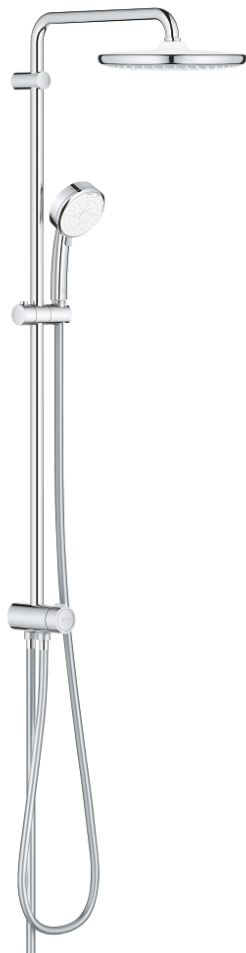

## 26 675 000 TEMPESTA COSMOPOLITAN SYSTEM 250 FLEX SHOWER SYSTEM WITH DIVERTER FOR WALL MOUNTING

### PRODUCT DESCRIPTION

- Colour: chrome
- consisting of:
  - horizontal 390 mm shower arm, adjustable before installation
  - diverter allows change between hand shower, head shower or head shower with reduced flow
  - head shower Tempesta 250 (26 666)
  - 2 spray patterns (via diverter): Rain, SmartRain
  - head shower with white rear cover
  - with ball joint, rotation angle  $\pm 10^\circ$
  - 9.5 l/min flow limiter
  - hand shower Tempesta Cosmopolitan 100 (27 575)
  - spray patterns: GROHE Rain O<sup>2</sup>, Rain, Massage, Jet
  - 9.5 l/min flow limiter
  - adjustable in height with gliding element
  - distance between diverter and upper bracket: 920 mm
  - Relaxaflex shower hose 1500 mm 1/2" x 1/2"
  - Relaxaflex shower hose 500 mm 1/2" x 1/2"
  - flexible installation: connection to faucet / wall union for water supply with 1/2" thread of the 500 mm shower hose
  - GROHE EcoJoy - Less water, perfect flow
  - GROHE DreamSpray - perfect spray pattern
  - GROHE LongLife finish
  - GROHE SpeedClean - effortless limescale removal
  - Inner WaterGuide - inner insulation for surface protection
  - suitable for instantaneous heaters from 18 kW/h
  - minimum flow rate 7 l/min
  - min. recommended pressure 1.0 bar
  - professional edition

### SPARE PARTS, februar 2019 – now

1: Dirt strainer (Spare part-nr. 0700200M)

2: Glide element (Spare part-nr. 12140000)

3: Diverter (Spare part-nr. 48338000)

4: Fibre seal  $\varnothing$  18,5 x  $\varnothing$  12 x 2 (Spare part-nr. 0138900M)