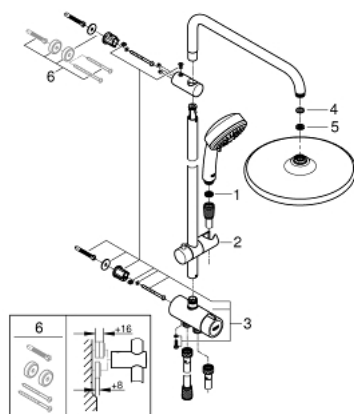

## 26 675 000 TEMPESTA COSMOPOLITAN SYSTEM 250 FLEX SHOWER SYSTEM WITH DIVERTER FOR WALL MOUNTING

### PRODUCT DESCRIPTION

- Colour: chrome
- consisting of:
  - horizontal 390 mm shower arm, adjustable before installation
  - diverter allows change between hand shower, head shower or head shower with reduced flow
  - head shower Tempesta 250 (26 666)
  - 2 spray patterns (via diverter): Rain, SmartRain
  - head shower with white rear cover
  - with ball joint, rotation angle  $\pm 10^\circ$
  - 9.5 l/min flow limiter
  - hand shower Tempesta Cosmopolitan 100 (27 575)
  - spray patterns: GROHE Rain O<sup>2</sup>, Rain, Massage, Jet
  - 9.5 l/min flow limiter
  - adjustable in height with gliding element
  - distance between diverter and upper bracket: 920 mm
  - Relaxaflex shower hose 1500 mm 1/2" x 1/2"
  - Relaxaflex shower hose 500 mm 1/2" x 1/2"
  - flexible installation: connection to faucet / wall union for water supply with 1/2" thread of the 500 mm shower hose
  - GROHE EcoJoy - Less water, perfect flow
  - GROHE DreamSpray - perfect spray pattern
  - GROHE LongLife finish
  - GROHE SpeedClean - effortless limescale removal
  - Inner WaterGuide - inner insulation for surface protection
  - suitable for instantaneous heaters from 18 kW/h
  - minimum flow rate 7 l/min
  - min. recommended pressure 1.0 bar
  - professional edition

### SPARE PARTS, februar 2019 – now

1: Dirt strainer (Spare part-nr. 0700200M)

2: Glide element (Spare part-nr. 12140000)

3: Diverter (Spare part-nr. 48338000)

4: Fibre seal  $\varnothing$  18,5 x  $\varnothing$  12 x 2 (Spare part-nr. 0138900M)