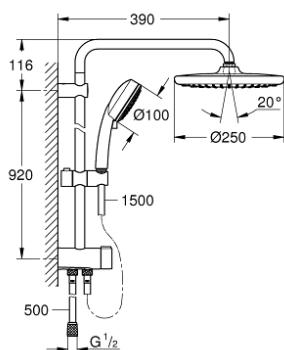

## 26 675 000 TEMPESTA COSMOPOLITAN SYSTEM 250 FLEX SHOWER SYSTEM WITH DIVERTER FOR WALL MOUNTING

### PRODUCT DESCRIPTION

- Colour: chrome
- consisting of:
  - horizontal 390 mm shower arm, adjustable before installation
  - change by diverter between hand shower, head shower or head shower
- Eco setting
- head shower Tempesta 250 (26 666)
- 2 spray patterns (via diverter): Rain, SmartRain
- head shower with white rear cover
- with ball joint, rotation angle  $\pm 10^\circ$
- GROHE EcoJoy 9.5 l/min flow limiter
- hand shower Tempesta Cosmopolitan 100 (27 575)
- spray patterns: GROHE Rain O<sup>2</sup>, Rain, Massage, Jet
- GROHE EcoJoy 9.5 l/min flow limiter
- adjustable in height with gliding element
- distance between diverter and upper bracket: 920 mm
- Relaxaflex shower hose 1500 mm 1/2" x 1/2"
- Relaxaflex shower hose 500 mm 1/2" x 1/2"
- flexible installation: connection to faucet / wall union for water supply with 1/2" thread of the 500 mm shower hose
- GROHE EcoJoy - Less water, perfect flow
- GROHE DreamSpray - perfect spray pattern
- GROHE LongLife finish
- GROHE SpeedClean - effortless limescale removal
- Inner WaterGuide - inner insulation for surface protection
- suitable for instantaneous heaters from 18 kW/h
- minimum flow rate 7 l/min
- min. recommended pressure 1.0 bar
- professional edition

### SPARE PARTS, februar 2019 – now

1: Dirt strainer (Spare part-nr. 0700200M)

2: Glide element (Spare part-nr. 12140000)

3: Diverter (Spare part-nr. 48338000)

4: Fibre seal  $\varnothing$  18,5 x  $\varnothing$  12 x 2 (Spare part-nr. 0138900M)