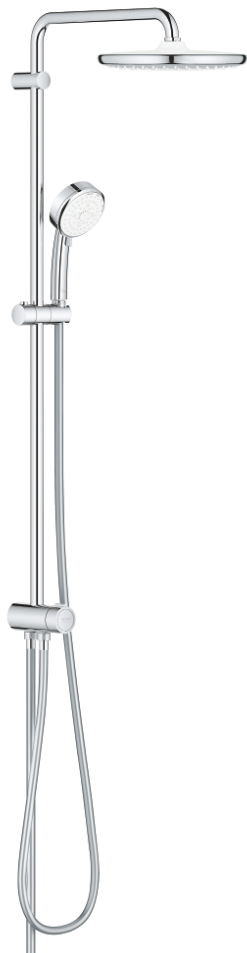

## 26 675 000 TEMPESTA COSMOPOLITAN SYSTEM 250 FLEX SHOWER SYSTEM WITH DIVERTER FOR WALL MOUNTING

### PRODUCT DESCRIPTION

- Colour: chrome
- consisting of:
  - horizontal 390 mm shower arm, adjustable before installation
  - change by diverter between hand shower, head shower or head shower
- Eco setting
- head shower Tempesta 250 (26 666)
- 2 spray patterns (via diverter): Rain, SmartRain
- head shower with white rear cover
- with ball joint, rotation angle  $\pm 10^\circ$
- GROHE EcoJoy 9.5 l/min flow limiter
- hand shower Tempesta Cosmopolitan 100 (27 575)
- spray patterns: GROHE Rain O<sup>2</sup>, Rain, Massage, Jet
- GROHE EcoJoy 9.5 l/min flow limiter
- adjustable in height with gliding element
- distance between diverter and upper bracket: 920 mm
- Relaxaflex shower hose 1500 mm 1/2" x 1/2"
- Relaxaflex shower hose 500 mm 1/2" x 1/2"
- flexible installation: connection to faucet / wall union for water supply with 1/2" thread of the 500 mm shower hose
- GROHE EcoJoy - Less water, perfect flow
- GROHE DreamSpray - perfect spray pattern
- GROHE LongLife finish
- GROHE SpeedClean - effortless limescale removal
- Inner WaterGuide - inner insulation for surface protection
- suitable for instantaneous heaters from 18 kW/h
- minimum flow rate 7 l/min
- min. recommended pressure 1.0 bar
- professional edition

### SPARE PARTS, februar 2019 – now

1: Dirt strainer (Spare part-nr. 0700200M)

2: Glide element (Spare part-nr. 12140000)

3: Diverter (Spare part-nr. 48338000)

4: Fibre seal  $\varnothing$  18,5 x  $\varnothing$  12 x 2 (Spare part-nr. 0138900M)