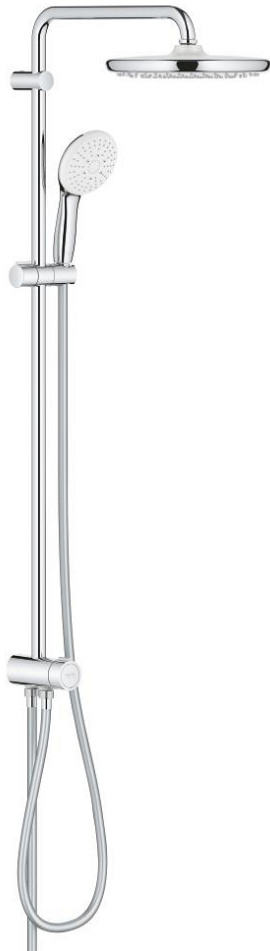

26 675 001 TEMPESTA SYSTEM 250 FLEX SHOWER SYSTEM WITH DIVERTER FOR WALL MOUNTING

PRODUCT DESCRIPTION

- Colour: chrome
- consisting of:
 - horizontal 390 mm shower arm, adjustable before installation
 - diverter allows change between hand shower, head shower or head shower with reduced flow
 - head shower Tempesta 250 (26 666)
 - 2 spray patterns (via diverter): Rain, SmartRain
 - maximum flow rate (at 3 bar): 7.9 l/min
 - head shower with white rear cover
 - with ball joint, rotation angle $\pm 10^\circ$
 - hand shower Tempesta 110 (28 419)
 - 3 načina pršenja: Rain, Jet, Massage
 - maximum flow rate (at 3 bar): 7.4 l/min
 - adjustable in height with gliding element
 - distance between diverter and upper bracket: 920 mm
 - Relexaflex shower hose 1500 mm (28 151)
 - Relexaflex shower hose 500 mm (22 115)
 - flexible installation: connection to faucet / wall union for water supply with 1/2" thread of the 500 mm shower hose
 - maximum flow rate system (at 3 bar): 7.9 l/min
 - GROHE SmartSwitch - easily rotate the dial to enjoy your preferred spray option
 - GROHE DreamSpray - perfect spray pattern
 - ShockProof silicone ring prevents damages caused by shower falling
 - GROHE LongLife finish
 - GROHE SpeedClean - effortless limescale removal
 - Inner WaterGuide - inner insulation for surface protection
 - suitable for instantaneous heaters from 18 kW/h
 - minimum flow rate 5 l/min
 - min. recommended pressure 1.0 bar
 - professional edition

26 675 001 TEMPESTA SYSTEM 250 FLEX SHOWER SYSTEM WITH DIVERTER FOR WALL MOUNTING

SPARE PARTS, november 2021 – now

1: Dirt strainer (Spare part-nr. 0700200M)

2: Glide element (Spare part-nr. 48609000)

3: Diverter (Spare part-nr. 48338000)

4: Fibre seal Ø 18,5 x Ø 12 x 2 (Spare part-nr. 0138900M)

5: Dirt strainer (Spare part-nr. 48007000)

6: Compensation disc (Spare part-nr. 26496000)*

* Optional accessories