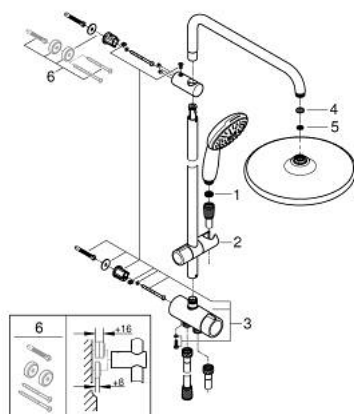

26 675 001 TEMPESTA SYSTEM 250 FLEX SHOWER SYSTEM WITH DIVERTER FOR WALL MOUNTING

PRODUCT DESCRIPTION

- Colour: chrome
- consisting of:
 - horizontal 390 mm shower arm, adjustable before installation
 - diverter allows change between hand shower, head shower or head shower with reduced flow
 - head shower Tempesta 250 (26 666)
 - 2 spray patterns (via diverter): Rain, SmartRain
 - maximum flow rate (at 3 bar): 7.9 l/min
 - head shower with white rear cover
 - with ball joint, rotation angle $\pm 10^\circ$
 - hand shower Tempesta 110 (28 419)
 - 3 načina pršenja: Rain, Jet, Massage
 - maximum flow rate (at 3 bar): 7.4 l/min
 - adjustable in height with gliding element
 - distance between diverter and upper bracket: 920 mm
 - Relexaflex shower hose 1500 mm (28 151)
 - Relexaflex shower hose 500 mm (22 115)
 - flexible installation: connection to faucet / wall union for water supply with 1/2" thread of the 500 mm shower hose
 - maximum flow rate system (at 3 bar): 7.9 l/min
 - GROHE SmartSwitch - easily rotate the dial to enjoy your preferred spray option
 - GROHE DreamSpray - perfect spray pattern
 - ShockProof silicone ring prevents damages caused by shower falling
 - GROHE LongLife finish
 - GROHE SpeedClean - effortless limescale removal
 - Inner WaterGuide - inner insulation for surface protection
 - suitable for instantaneous heaters from 18 kW/h
 - minimum flow rate 5 l/min
 - min. recommended pressure 1.0 bar
 - professional edition

26 675 001 TEMPESTA SYSTEM 250 FLEX SHOWER SYSTEM WITH DIVERTER FOR WALL MOUNTING

SPARE PARTS, november 2021 – now

1: Dirt strainer (Spare part-nr. 0700200M)

2: Glide element (Spare part-nr. 48609000)

3: Diverter (Spare part-nr. 48338000)

4: Fibre seal Ø 18,5 x Ø 12 x 2 (Spare part-nr. 0138900M)

5: Dirt strainer (Spare part-nr. 48007000)

6: Compensation disc (Spare part-nr. 26496000)*

* Optional accessories