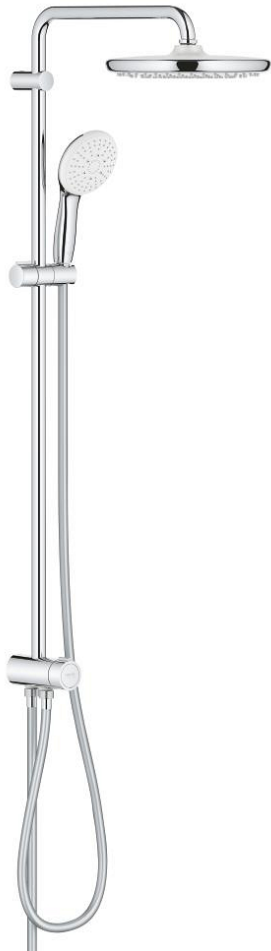

26 675 001 TEMPESTA SYSTEM 250 FLEX SHOWER SYSTEM WITH DIVERTER FOR WALL MOUNTING

PRODUCT DESCRIPTION

- Colour: chrome
- consisting of:
 - horizontal 390 mm shower arm, adjustable before installation
 - change by diverter between hand shower, head shower or head shower Eco setting
 - head shower Tempesta 250 (26 666)
 - 2 spray patterns (via diverter): Rain, SmartRain
 - maximum flow rate (at 3 bar): 7.9 l/min
 - head shower with white rear cover
 - with ball joint, rotation angle $\pm 10^\circ$
 - hand shower Tempesta 110 (28 419)
 - 3 načina pršenja: Rain, Jet, Massage
 - maximum flow rate (at 3 bar): 7.4 l/min
 - adjustable in height with gliding element
 - distance between diverter and upper bracket: 920 mm
 - Relaxaflex shower hose 1500 mm (28 151)
 - Relaxaflex shower hose 500 mm (22 115)
 - flexible installation: connection to faucet / wall union for water supply with 1/2" thread of the 500 mm shower hose
 - maximum flow rate system (at 3 bar): 7.9 l/min
 - GROHE EcoJoy - Less water, perfect flow
 - GROHE SmartSwitch - easily rotate the dial to enjoy your preferred spray option
 - GROHE DreamSpray - perfect spray pattern
 - ShockProof silicone ring prevents damages caused by shower falling
 - GROHE LongLife finish
 - GROHE SpeedClean - effortless limescale removal
 - Inner WaterGuide - inner insulation for surface protection
 - suitable for instantaneous heaters from 18 kW/h
 - minimum flow rate 5 l/min
 - min. recommended pressure 1.0 bar
 - professional edition

26 675 001 TEMPESTA SYSTEM 250 FLEX SHOWER SYSTEM WITH DIVERTER FOR WALL MOUNTING

SPARE PARTS, november 2021 – now

1: Dirt strainer (Spare part-nr. 0700200M)

2: Glide element (Spare part-nr. 48609000)

3: Diverter (Spare part-nr. 48338000)

4: Fibre seal Ø 18,5 x Ø 12 x 2 (Spare part-nr. 0138900M)

5: Dirt strainer (Spare part-nr. 48007000)

6: Compensation disc (Spare part-nr. 26496000)*

* Optional accessories