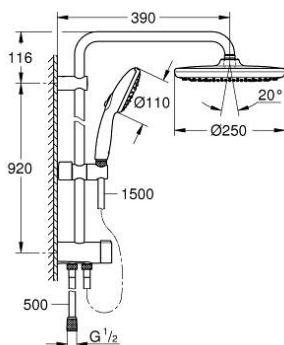

26 675 001 TEMPESTA SYSTEM 250 FLEX SHOWER SYSTEM WITH DIVERTER FOR WALL MOUNTING

PRODUCT DESCRIPTION

- Colour: chrome
- consisting of:
 - horizontal 390 mm shower arm, adjustable before installation
 - diverter allows change between hand shower, head shower or head shower with reduced flow
 - head shower Tempesta 250 (26 666)
 - 2 spray patterns (via diverter): Rain, SmartRain
 - maximum flow rate (at 3 bar): 7.9 l/min
 - head shower with white rear cover
 - with ball joint, rotation angle $\pm 10^\circ$
 - hand shower Tempesta 110 (28 419)
 - 3 načina pršenja: Rain, Jet, Massage
 - maximum flow rate (at 3 bar): 7.4 l/min
 - adjustable in height with gliding element
 - distance between diverter and upper bracket: 920 mm
 - Relexaflex shower hose 1500 mm (28 151)
 - Relexaflex shower hose 500 mm (22 115)
 - flexible installation: connection to faucet / wall union for water supply with 1/2" thread of the 500 mm shower hose
 - maximum flow rate system (at 3 bar): 7.9 l/min
 - GROHE SmartSwitch - easily rotate the dial to enjoy your preferred spray option
 - GROHE DreamSpray - perfect spray pattern
 - ShockProof silicone ring prevents damages caused by shower falling
 - GROHE LongLife finish
 - GROHE SpeedClean - effortless limescale removal
 - Inner WaterGuide - inner insulation for surface protection
 - suitable for instantaneous heaters from 18 kW/h
 - minimum flow rate 5 l/min
 - min. recommended pressure 1.0 bar
 - professional edition

26 675 001 TEMPESTA SYSTEM 250 FLEX SHOWER SYSTEM WITH DIVERTER FOR WALL MOUNTING

SPARE PARTS, november 2021 – now

1: Dirt strainer (Spare part-nr. 0700200M)

2: Glide element (Spare part-nr. 48609000)

3: Diverter (Spare part-nr. 48338000)

4: Fibre seal Ø 18,5 x Ø 12 x 2 (Spare part-nr. 0138900M)

5: Dirt strainer (Spare part-nr. 48007000)

6: Compensation disc (Spare part-nr. 26496000)*

* Optional accessories