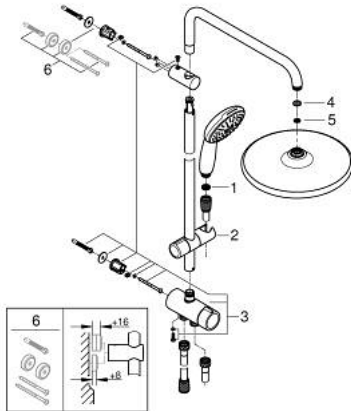

26 675 001 TEMPESTA SYSTEM 250 FLEX SHOWER SYSTEM WITH DIVERTER FOR WALL MOUNTING

PRODUCT DESCRIPTION

- Colour: chrome
- consisting of:
 - horizontal 390 mm shower arm, adjustable before installation
 - change by diverter between hand shower, head shower or head shower Eco setting
 - head shower Tempesta 250 (26 666)
 - 2 spray patterns (via diverter): Rain, SmartRain
 - maximum flow rate (at 3 bar): 7.9 l/min
 - head shower with white rear cover
 - with ball joint, rotation angle $\pm 10^\circ$
 - hand shower Tempesta 110 (28 419)
 - 3 načina pršenja: Rain, Jet, Massage
 - maximum flow rate (at 3 bar): 7.4 l/min
 - adjustable in height with gliding element
 - distance between diverter and upper bracket: 920 mm
 - Relaxaflex shower hose 1500 mm (28 151)
 - Relaxaflex shower hose 500 mm (22 115)
 - flexible installation: connection to faucet / wall union for water supply with 1/2" thread of the 500 mm shower hose
 - maximum flow rate system (at 3 bar): 7.9 l/min
 - GROHE EcoJoy - Less water, perfect flow
 - GROHE SmartSwitch - easily rotate the dial to enjoy your preferred spray option
 - GROHE DreamSpray - perfect spray pattern
 - ShockProof silicone ring prevents damages caused by shower falling
 - GROHE LongLife finish
 - GROHE SpeedClean - effortless limescale removal
 - Inner WaterGuide - inner insulation for surface protection
 - suitable for instantaneous heaters from 18 kW/h
 - minimum flow rate 5 l/min
 - min. recommended pressure 1.0 bar
 - professional edition

26 675 001 TEMPESTA SYSTEM 250 FLEX SHOWER SYSTEM WITH DIVERTER FOR WALL MOUNTING

SPARE PARTS, november 2021 – now

1: Dirt strainer (Spare part-nr. 0700200M)

2: Glide element (Spare part-nr. 48609000)

3: Diverter (Spare part-nr. 48338000)

4: Fibre seal Ø 18,5 x Ø 12 x 2 (Spare part-nr. 0138900M)

5: Dirt strainer (Spare part-nr. 48007000)

6: Compensation disc (Spare part-nr. 26496000)*

* Optional accessories