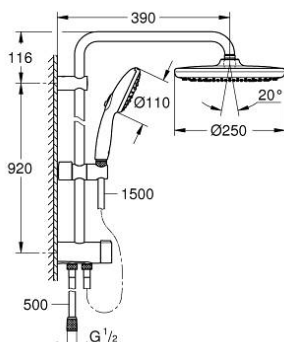

26 675 001 TEMPESTA SYSTEM 250 FLEX SHOWER SYSTEM WITH DIVERTER FOR WALL MOUNTING

PRODUCT DESCRIPTION

- Colour: chrome
- consisting of:
 - horizontal 390 mm shower arm, adjustable before installation
 - change by diverter between hand shower, head shower or head shower Eco setting
 - head shower Tempesta 250 (26 666)
 - 2 spray patterns (via diverter): Rain, SmartRain
 - maximum flow rate (at 3 bar): 7.9 l/min
 - head shower with white rear cover
 - with ball joint, rotation angle $\pm 10^\circ$
 - hand shower Tempesta 110 (28 419)
 - 3 načina pršenja: Rain, Jet, Massage
 - maximum flow rate (at 3 bar): 7.4 l/min
 - adjustable in height with gliding element
 - distance between diverter and upper bracket: 920 mm
 - Relaxaflex shower hose 1500 mm (28 151)
 - Relaxaflex shower hose 500 mm (22 115)
 - flexible installation: connection to faucet / wall union for water supply with 1/2" thread of the 500 mm shower hose
 - maximum flow rate system (at 3 bar): 7.9 l/min
 - GROHE EcoJoy - Less water, perfect flow
 - GROHE SmartSwitch - easily rotate the dial to enjoy your preferred spray option
 - GROHE DreamSpray - perfect spray pattern
 - ShockProof silicone ring prevents damages caused by shower falling
 - GROHE LongLife finish
 - GROHE SpeedClean - effortless limescale removal
 - Inner WaterGuide - inner insulation for surface protection
 - suitable for instantaneous heaters from 18 kW/h
 - minimum flow rate 5 l/min
 - min. recommended pressure 1.0 bar
 - professional edition

26 675 001 TEMPESTA SYSTEM 250 FLEX SHOWER SYSTEM WITH DIVERTER FOR WALL MOUNTING

SPARE PARTS, november 2021 – now

1: Dirt strainer (Spare part-nr. 0700200M)

2: Glide element (Spare part-nr. 48609000)

3: Diverter (Spare part-nr. 48338000)

4: Fibre seal Ø 18,5 x Ø 12 x 2 (Spare part-nr. 0138900M)

5: Dirt strainer (Spare part-nr. 48007000)

6: Compensation disc (Spare part-nr. 26496000)*

* Optional accessories